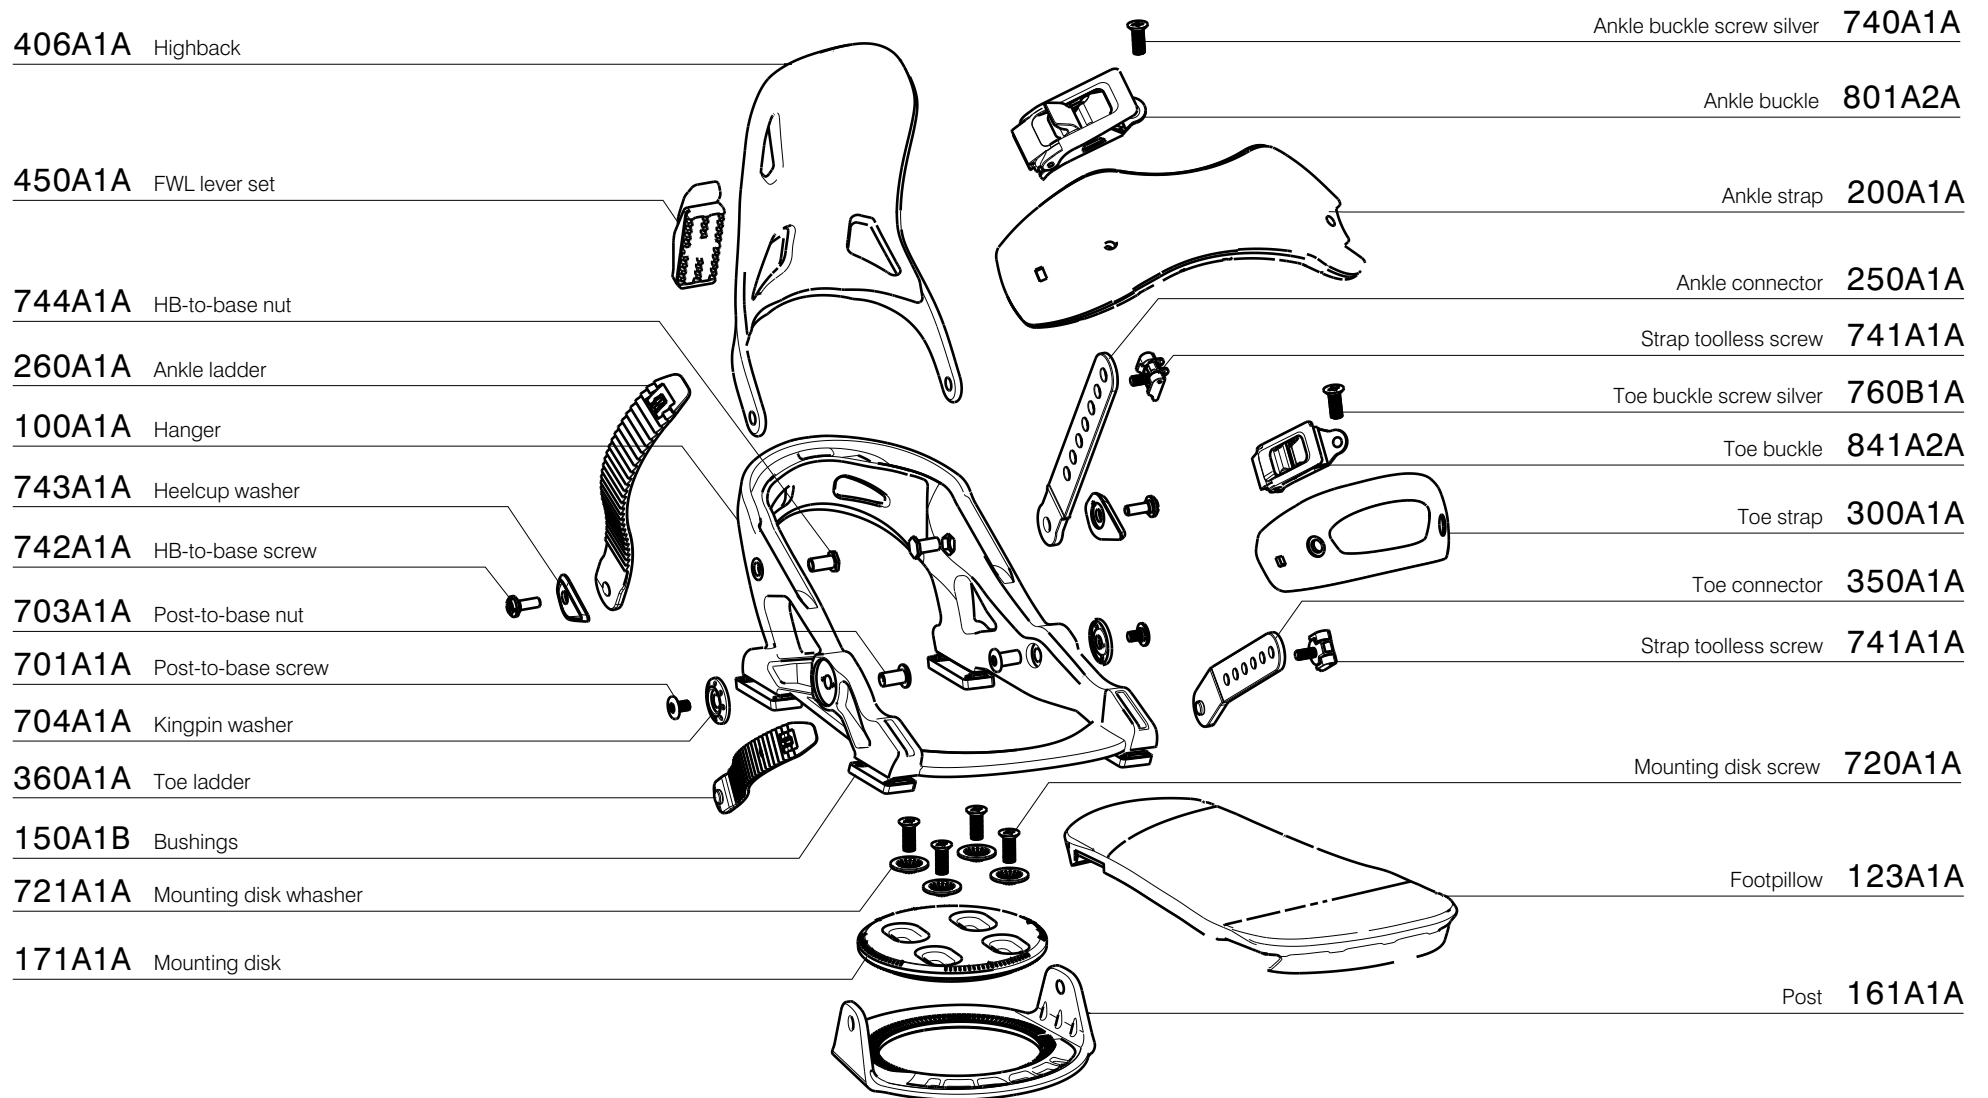

171A1A Mounting disk

Ankle buckle screw silver 740A1A

Ankle buckle 801A2A

Ankle strap 202A1A

Ankle connector 250A1A

Strap toolless screw 741A1A

Toe buckle screw silver 760A1A

Toe buckle 841A2A

Toe strap 302A1A

Toe connector 350A1A

Strap toolless screw 741A1A

Mounting disk screw 720A1A

Footpillow 122A1A

Post 161A1A

406A1A Highback

450A1A FWL lever set