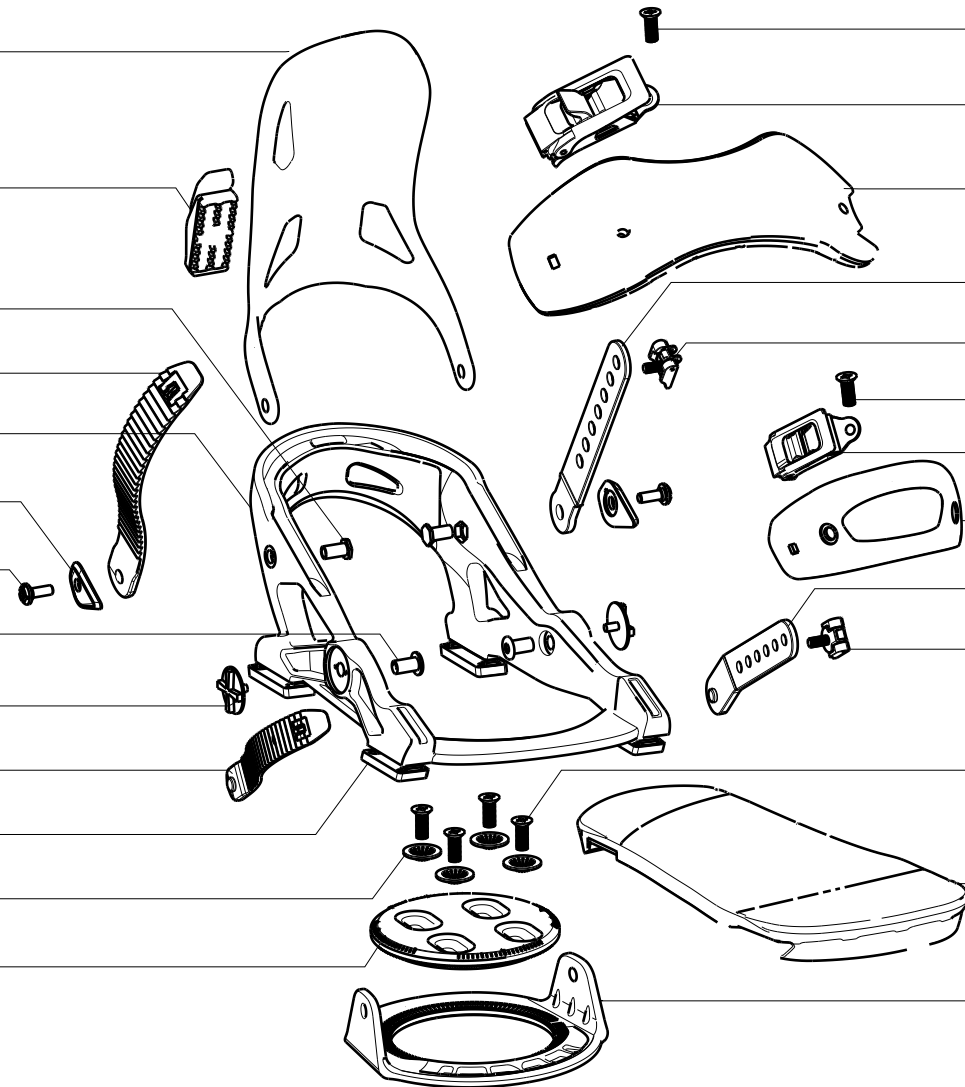

171A1A Mounting disk

Ankle buckle screw silver 740A1A

Ankle buckle 801A2A

Ankle strap 202A1A

Ankle connector 250A1A

Strap toolless screw 741A1A

Toe buckle screw silver 760A1A

Toe buckle 841A2A

Toe strap 302A1A

Toe connector 350A1A

Strap toolless screw 741A1A

Mounting disk screw 720A1A

Footpillow 122A1A

Post 161A1A

406A1A Highback

450A1A FWL lever set