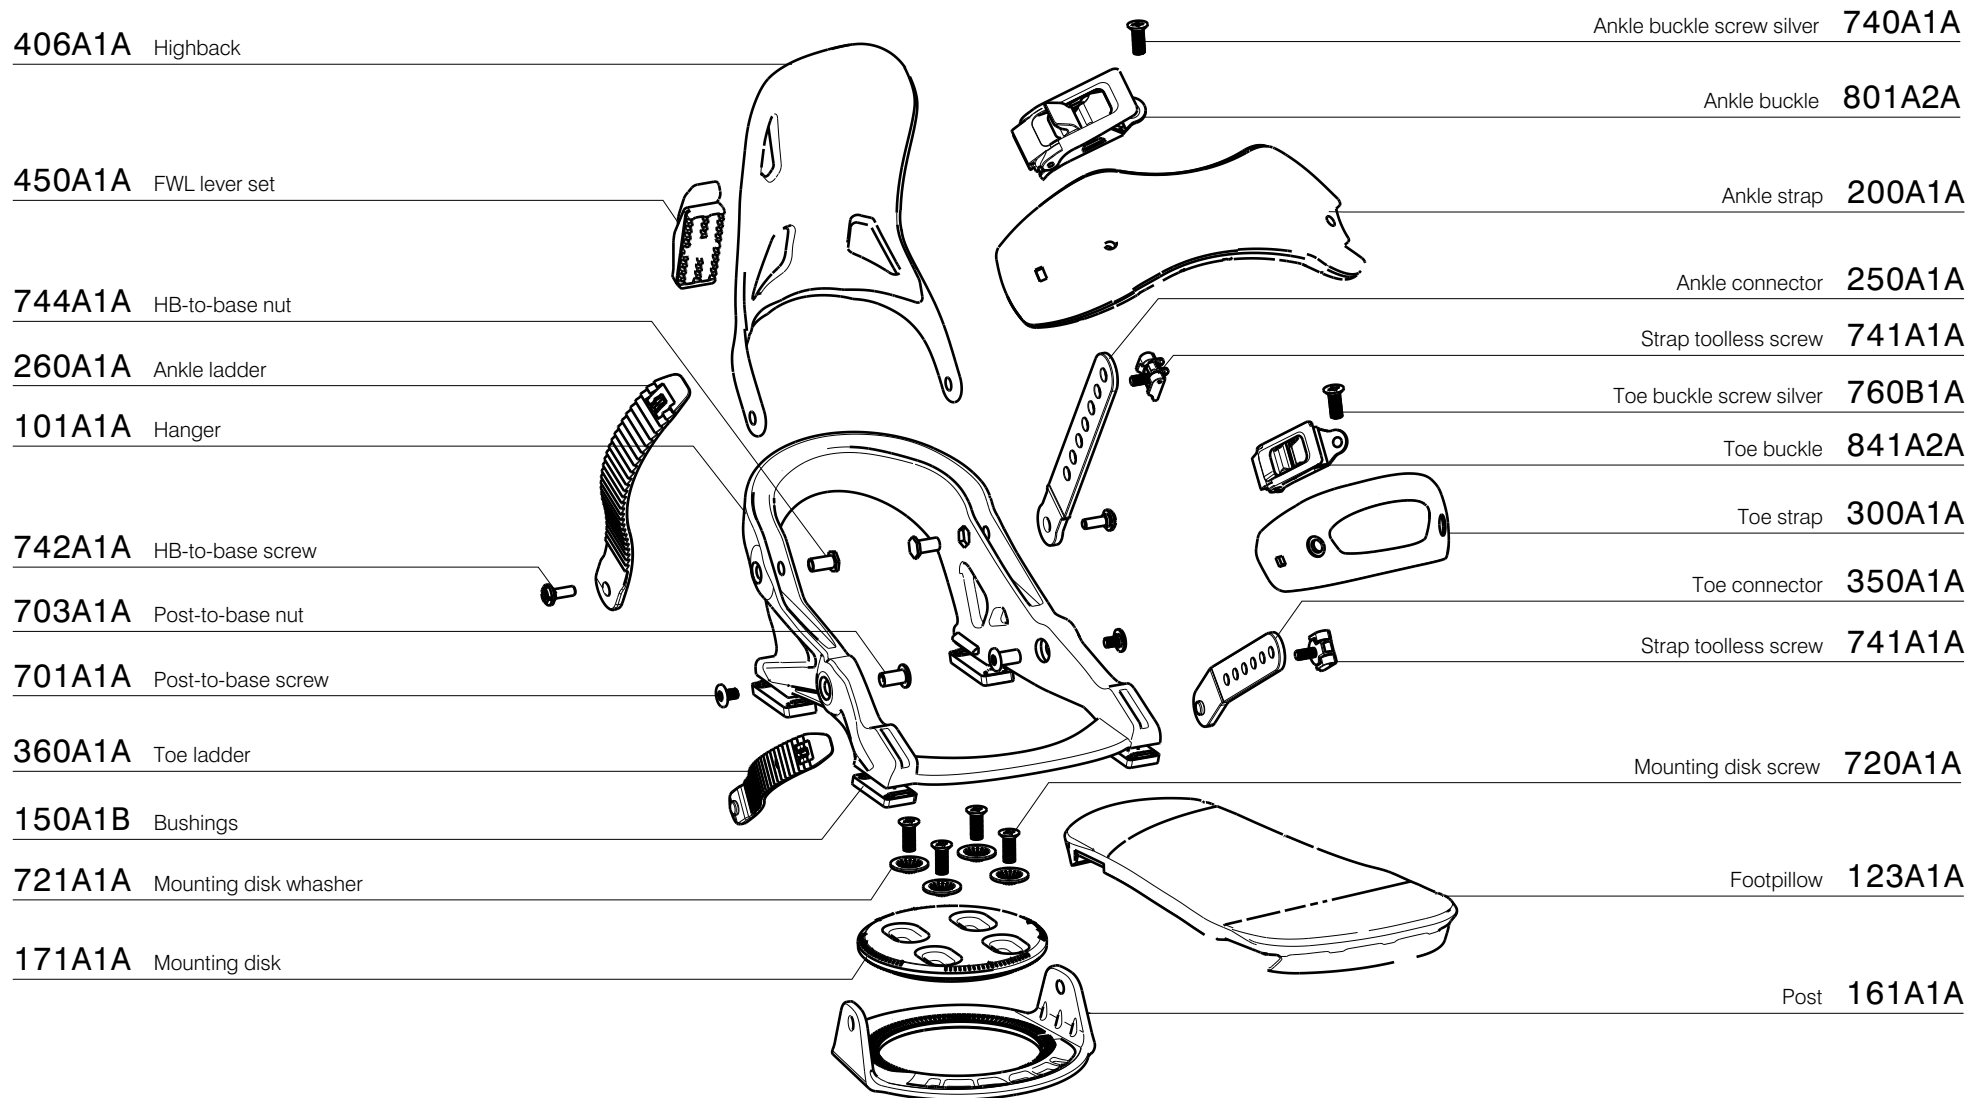

171A1A Mounting disk

Ankle buckle screw silver 740A1A

Ankle buckle 801A2A

Ankle strap 202A1A

Ankle connector 250A1A

Strap toolless screw 741A1A

Toe buckle screw silver 760A1A

Toe buckle 841A2A

Toe strap 302A1A

Toe connector 350A1A

Strap toolless screw 741A1A

Mounting disk screw 720A1A

Footpillow 122A1A

Post 161A1A

406A1A Highback

450A1A FWL lever set