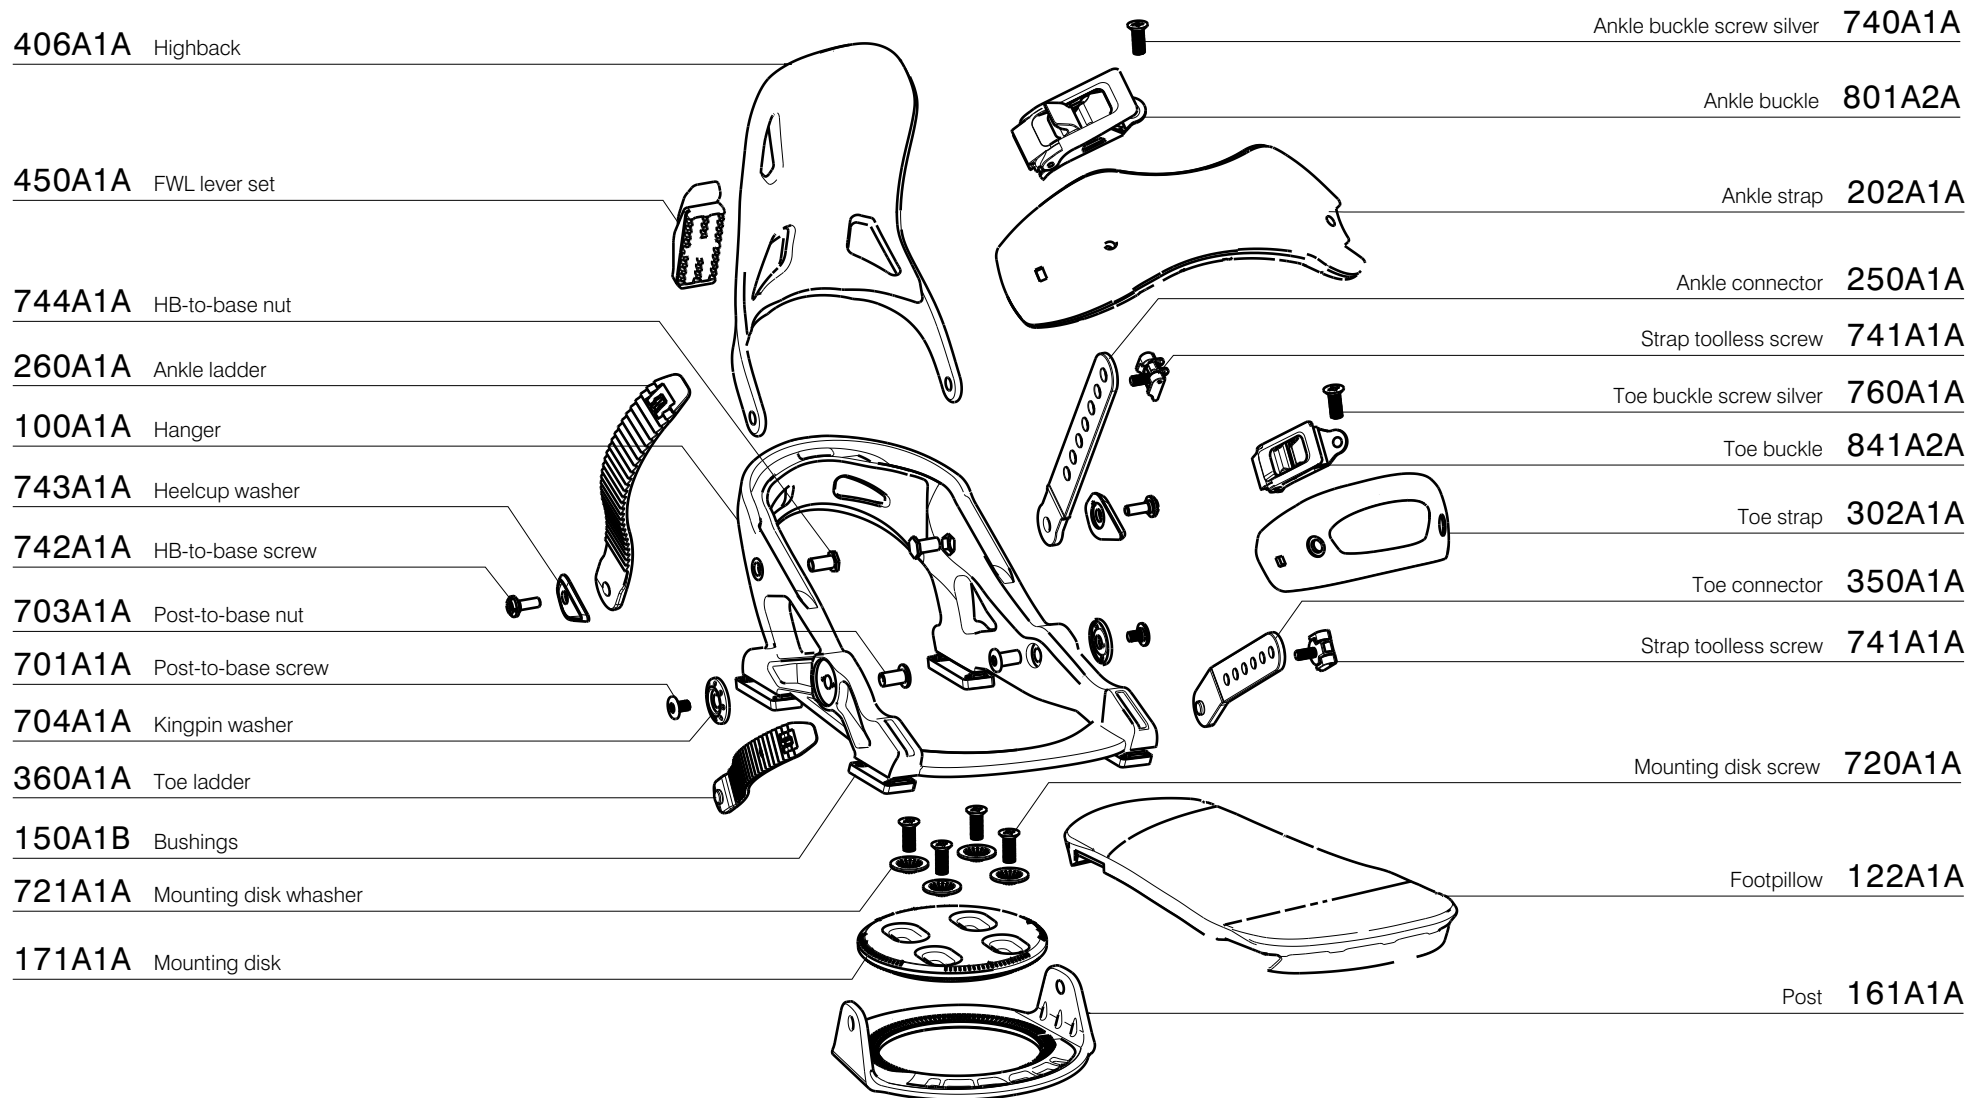

Ankle buckle 801A2A

Ankle strap 202A1A

Ankle connector 250A1A

Strap toolless screw 741A1A

Toe buckle screw silver 760A1A

Toe buckle 841A2A

Toe strap 303A1A

Toe connector 350A1A

Strap toolless screw 741A1A

Mounting disk screw 720A1A

Footpillow 120A1A

Post 161A1B

406A1A Highback

450A1A FWL lever set

744A1A HB-to-base nut

260A1A Ankle ladder