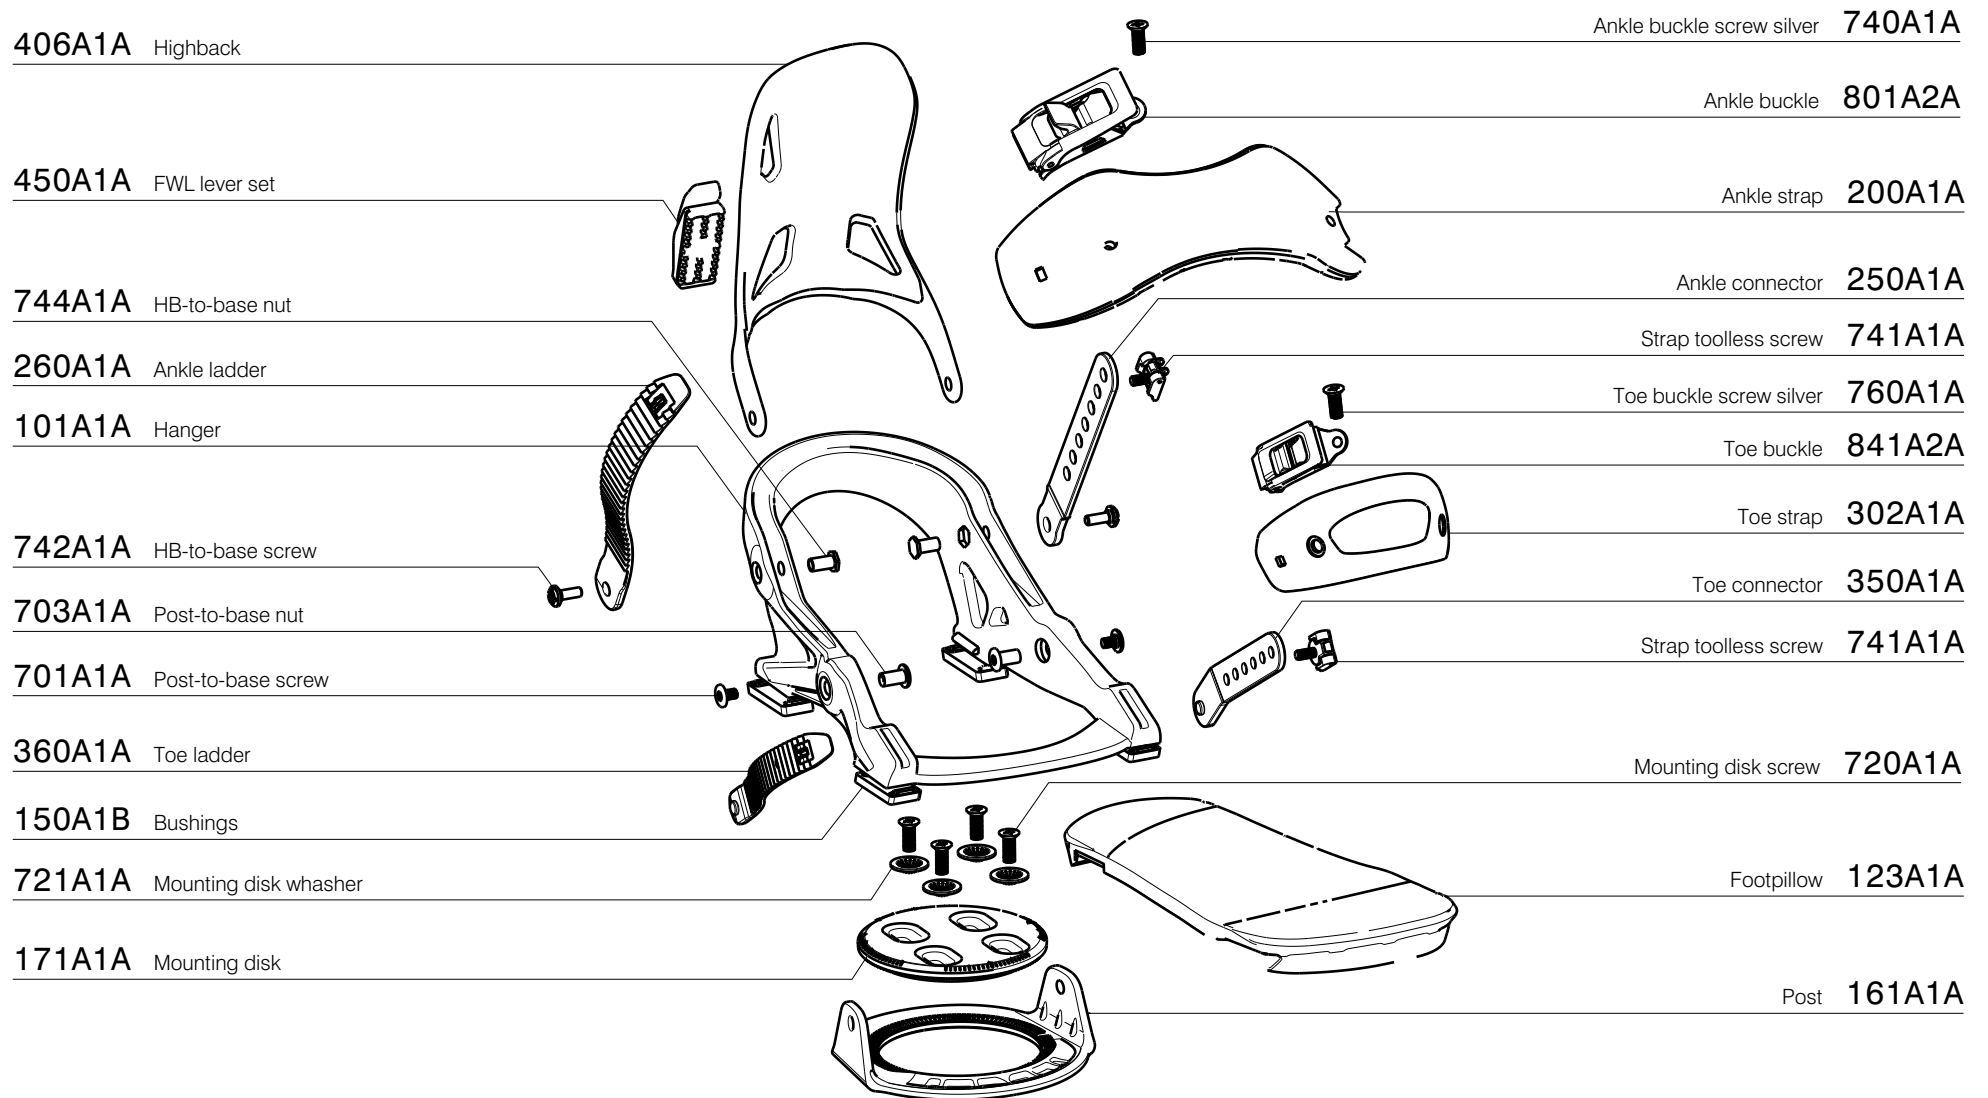

171A1A Mounting disk

Ankle buckle screw silver 740A1A

Ankle buckle 801A2A

Ankle strap 202A1A

Ankle connector 250A1A

Strap toolless screw 741A1A

Toe buckle screw silver 760A1A

Toe buckle 841A2A

Toe strap 302A1A

Toe connector 350A1A

Strap toolless screw 741A1A

Mounting disk screw 720A1A

Footpillow 122A1A

Post 161A1A

406A1A Highback

450A1A FWL lever set