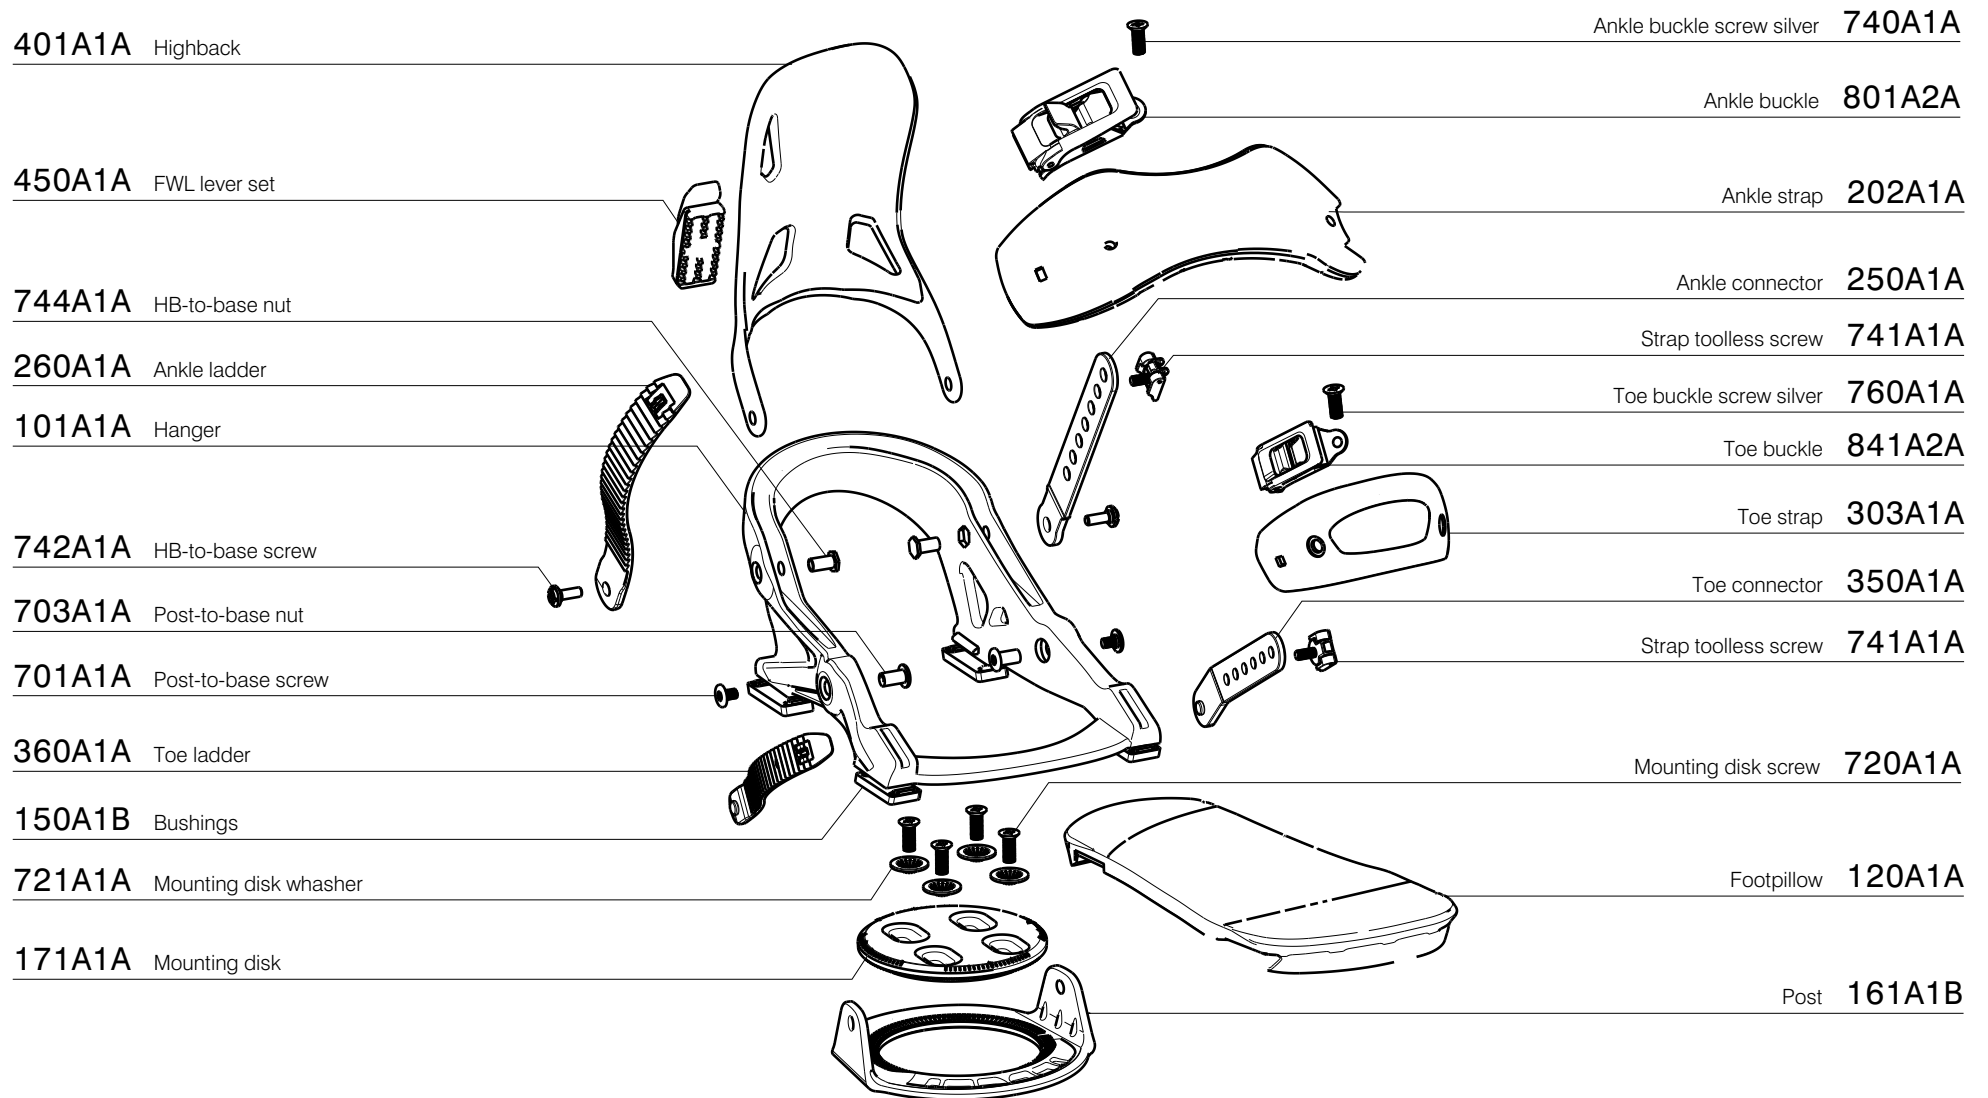

701A1A Post-to-base screw

704A1A Kingpin washer

360A1A Toe ladder

150A1B Bushings

721A1A Mounting disk washer

171A1A Mounting disk

Ankle buckle screw silver **740A1A**

Ankle buckle **801A2A**

Ankle strap **206A1A**

Ankle connector **250A1A**

Strap toolless screw **741A1A**

Toe buckle screw silver **760A1A**

Toe buckle **841A2A**

Toe strap **303A1A**

Toe connector **350A1A**

Strap toolless screw **741A1A**

Mounting disk screw **720A1A**

Footpillow **120A1A**

Post **161A1B**

401A1A Highback

450A1A FWL lever set

744A1A HB-to-base nut

260A1A Ankle ladder

101A1A Hanger

Ankle buckle 801A2A

Ankle strap 202A1A

Ankle connector 250A1A

Strap toolless screw 741A1A

Toe buckle screw silver 760A1A

Toe buckle 841A2A

Toe strap 303A1A

Toe connector 350A1A