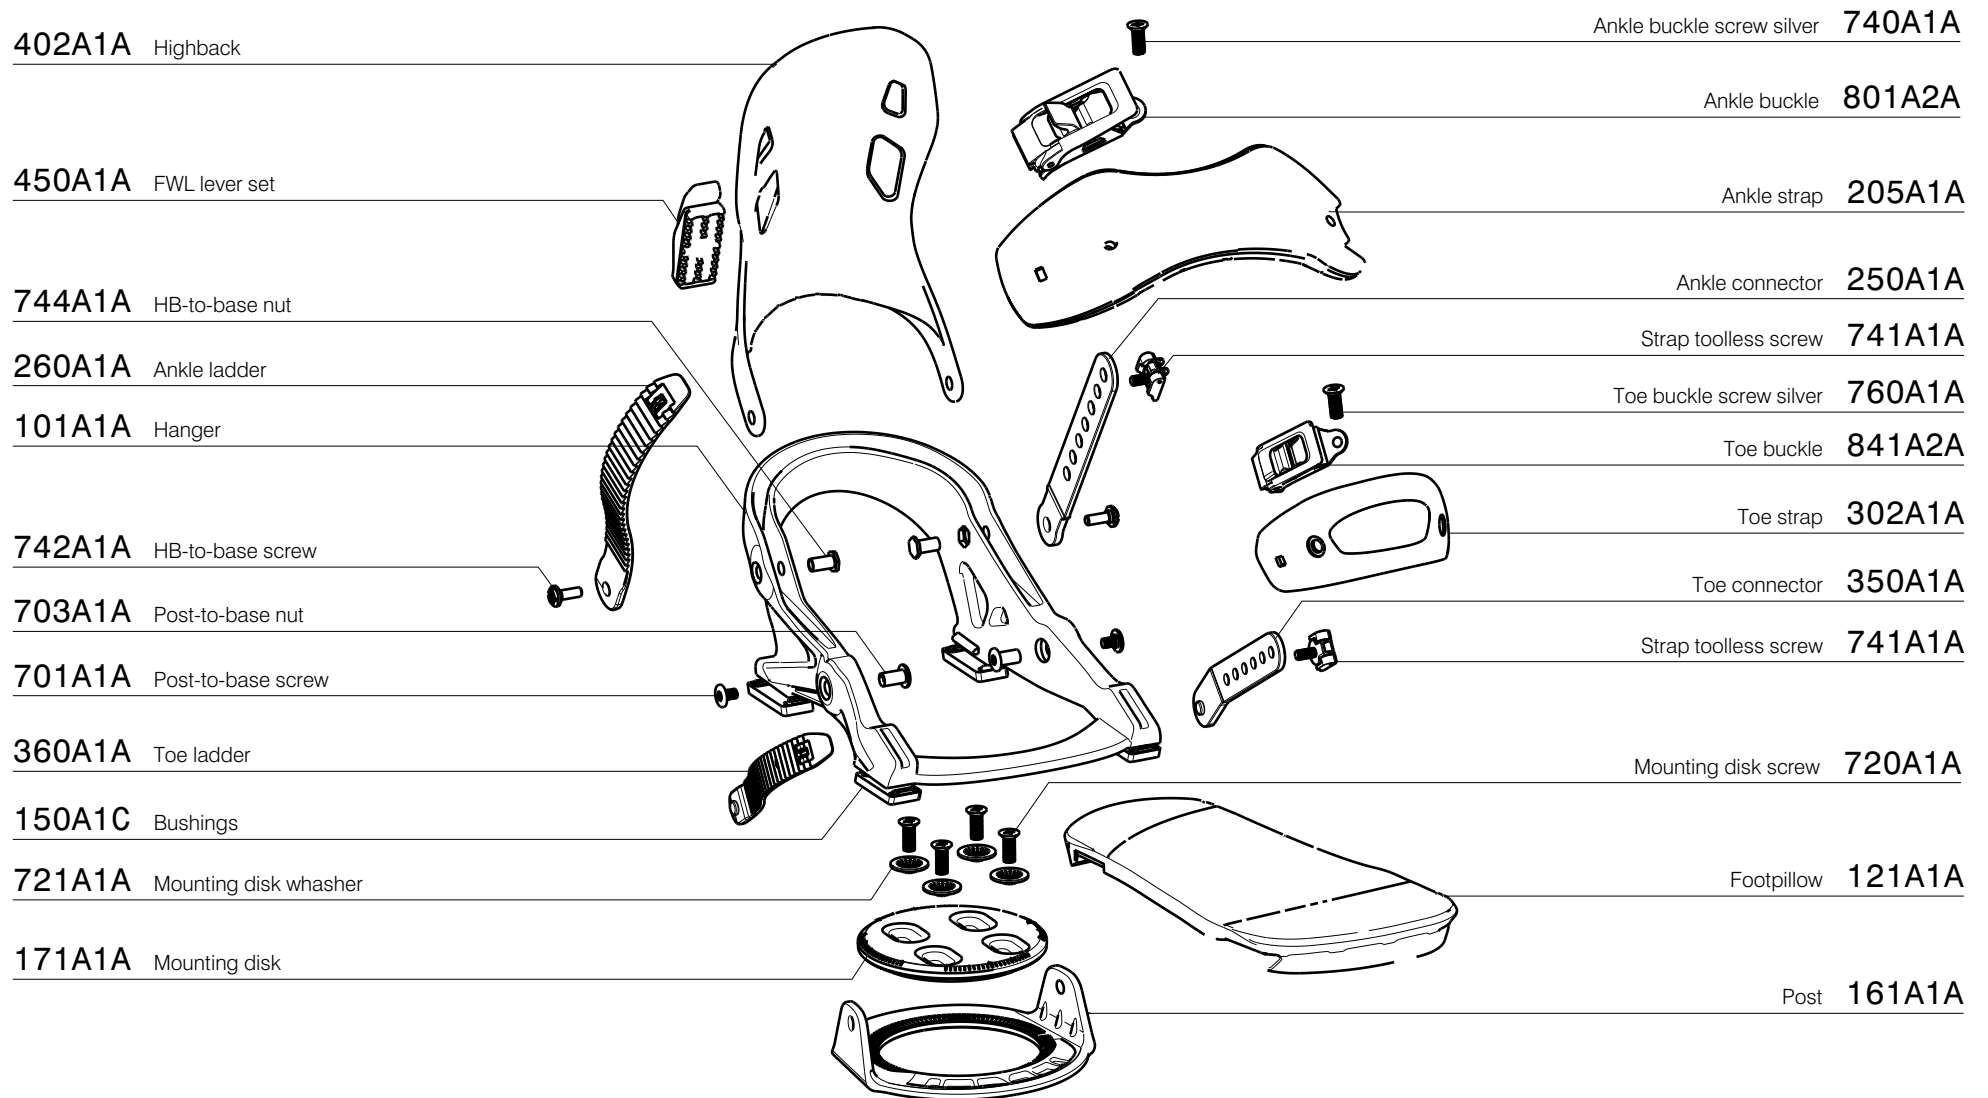

171A1A Mounting disk

Ankle buckle screw silver 740A1A

Ankle buckle 801A2A

Ankle strap 202A1A

Ankle connector 250A1A

Strap toolless screw 741A1A

Toe buckle screw silver 760A1A

Toe buckle 841A2A

Toe strap 302A1A

Toe connector 350A1A

Strap toolless screw 741A1A

Mounting disk screw 720A1A

Footpillow 122A1A

Post 161A1A

406A1A Highback

450A1A FWL lever set