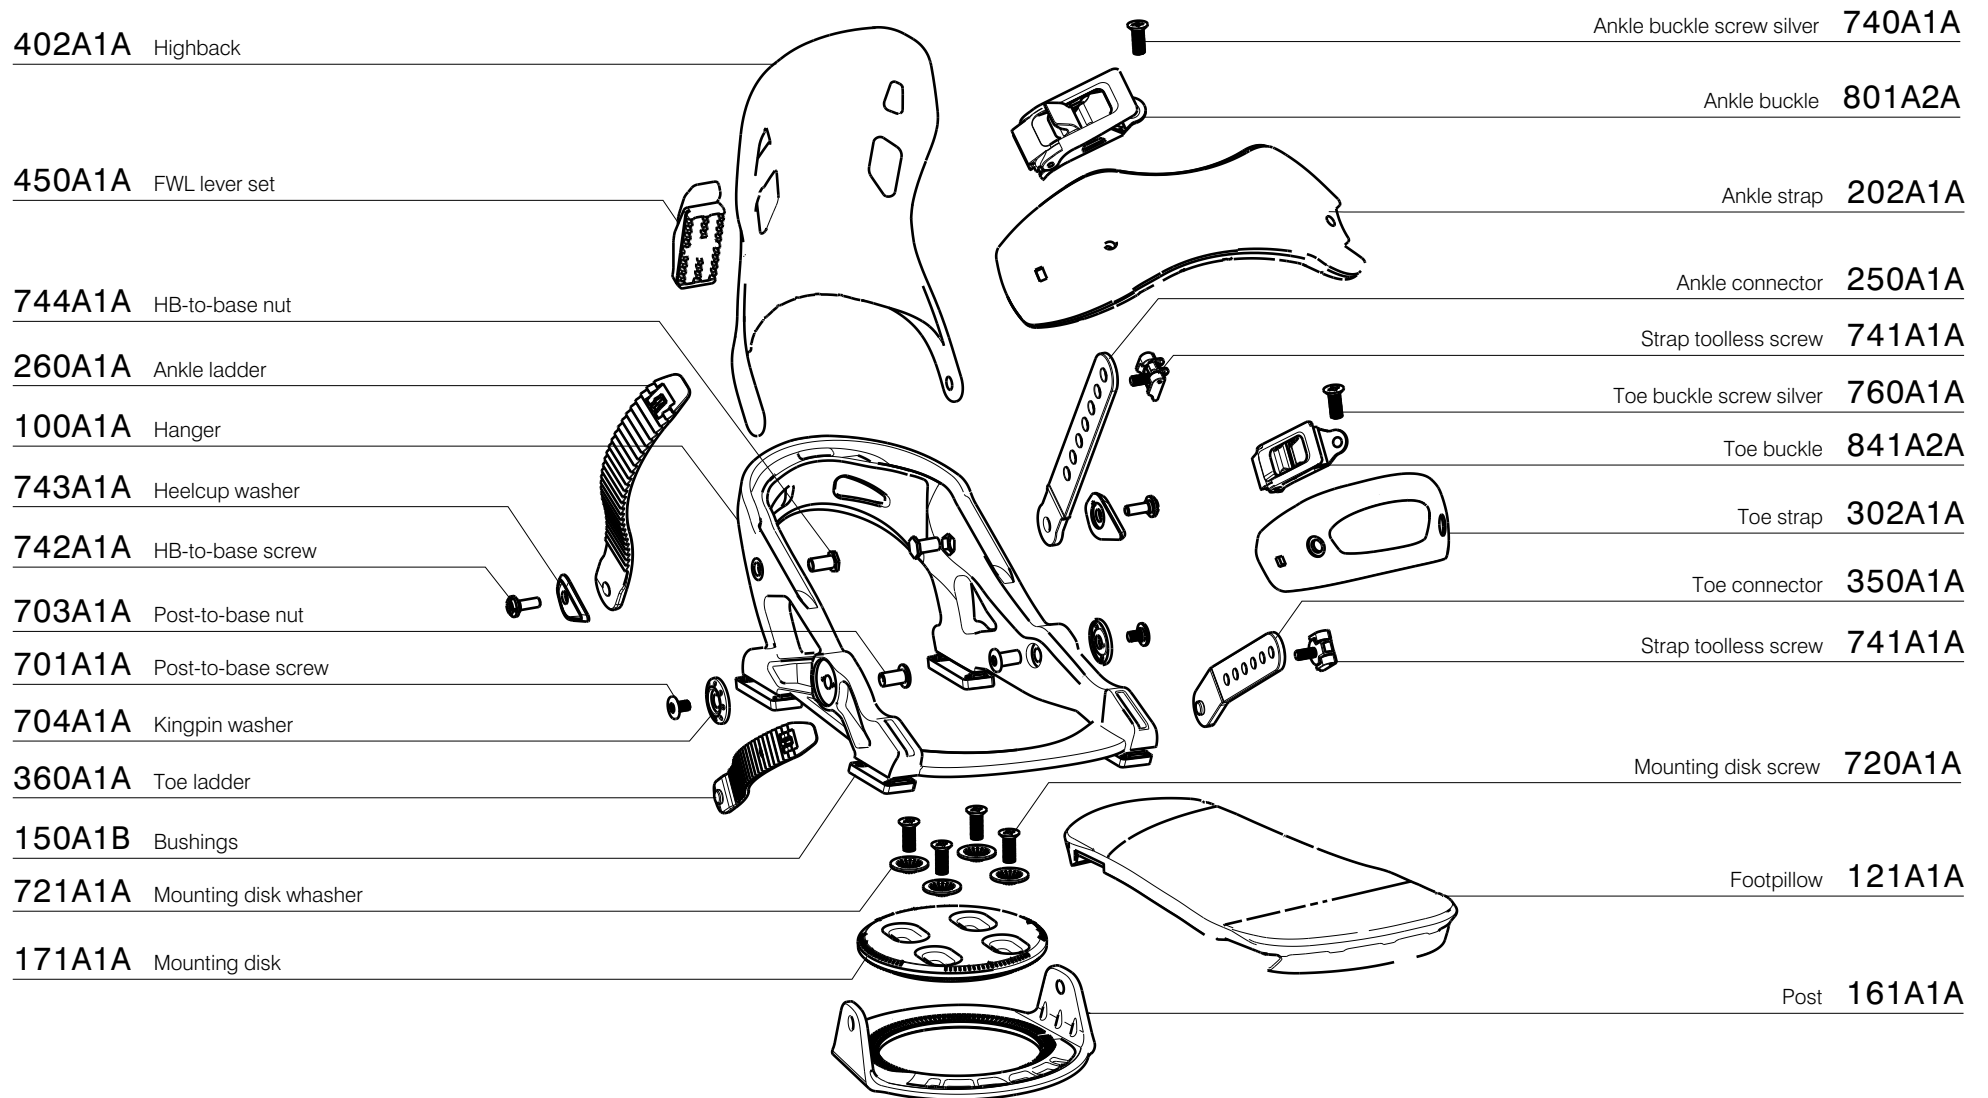

402A1A Highback

450A1A FWL lever set

744A1A HB-to-base nut

260A1A Ankle ladder

100A1A Hanger

743A1A Heelcup washer

742A1A HB-to-base screw

703A1A Post-to-base nut

701A1A Post-to-base screw

704A1A Kingpin washer

360A1A Toe ladder

150A1B Bushings

721A1A Mounting disk washer

171A1A Mounting disk

Ankle buckle screw silver 740A1A

Ankle buckle 801A2A

Ankle strap 202A1A

Ankle connector 250A1A

Strap toolless screw 741A1A

Toe buckle screw silver 760A1A

Toe buckle 841A2A

Toe strap 302A1A

Toe connector 350A1A

Strap toolless screw 741A1A

Mounting disk screw 720A1A

Footpillow 121A1A

Post 161A1A