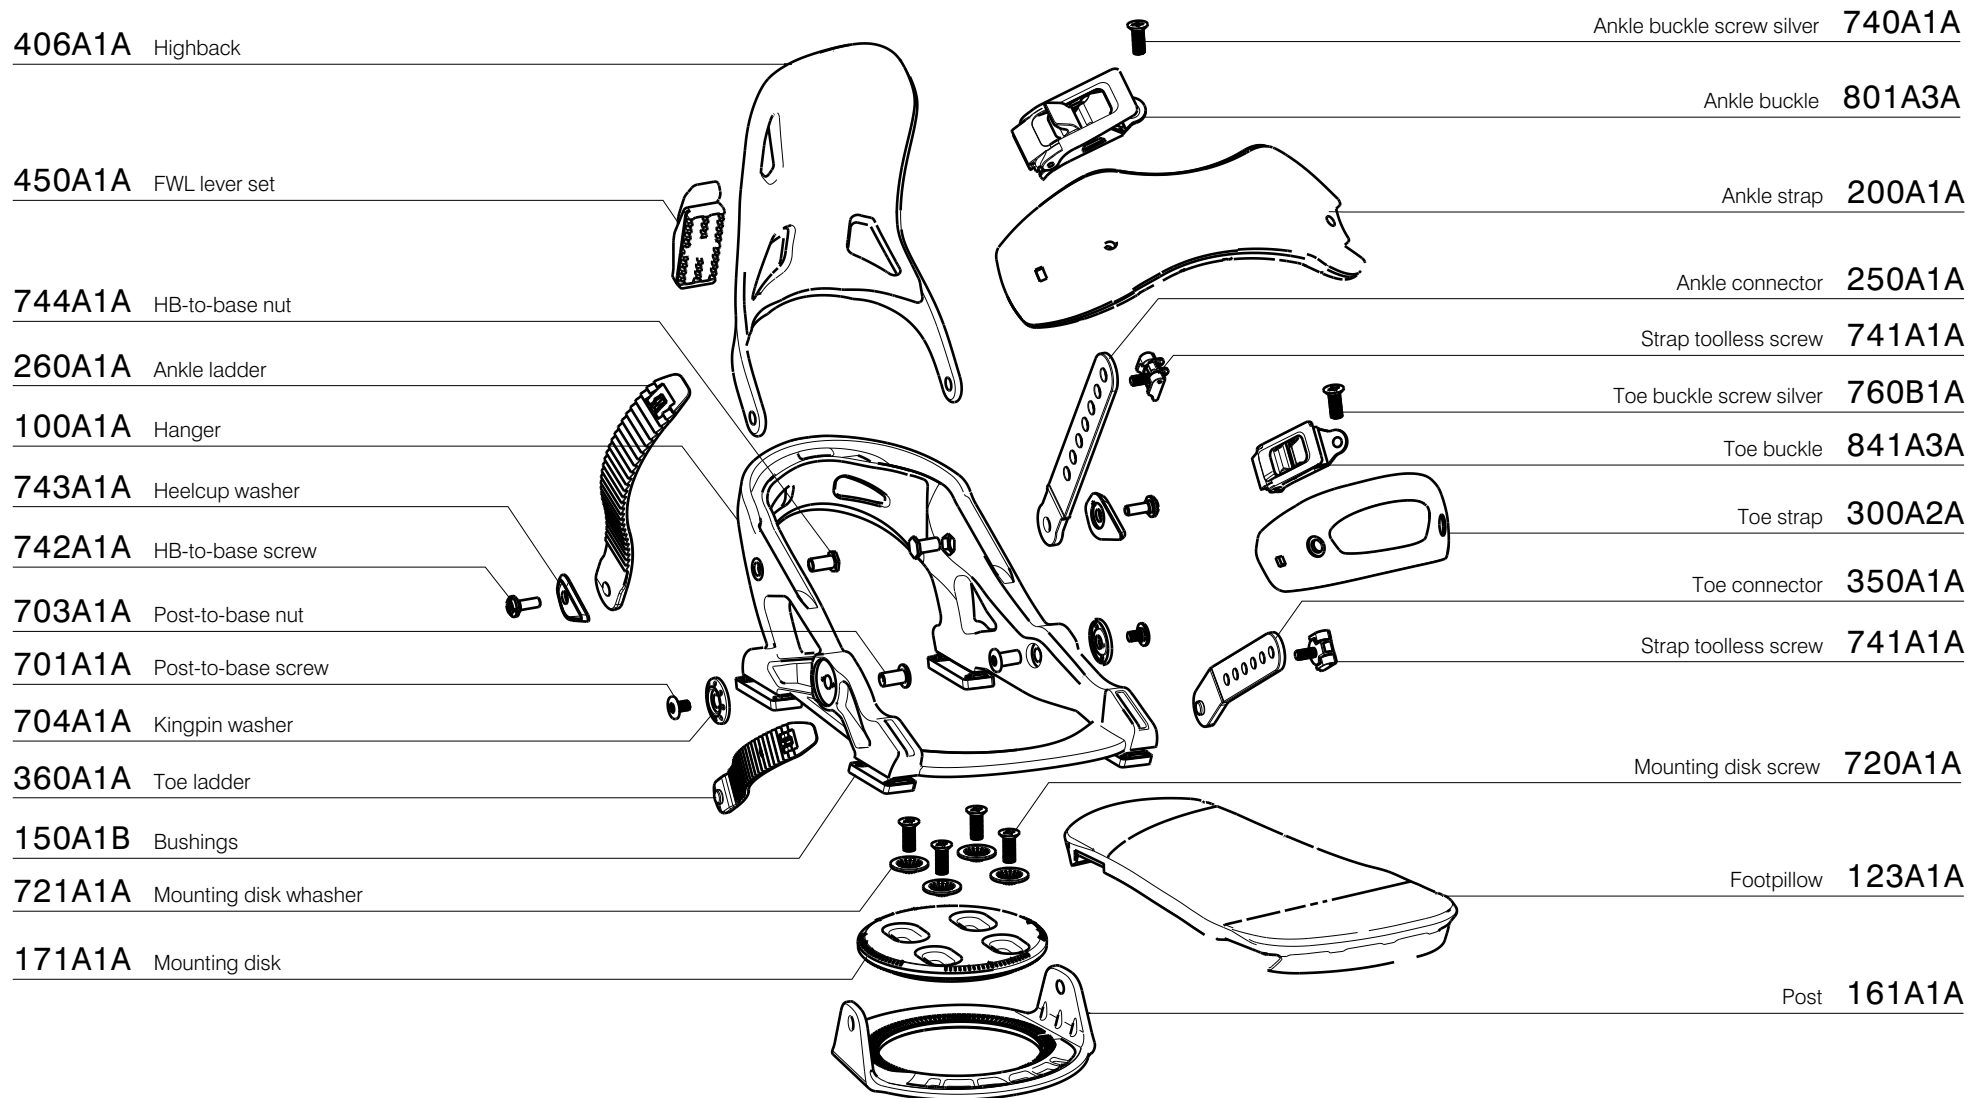

171A1A Mounting disk

Ankle buckle screw silver 740A1A

Ankle buckle 801A3A

Ankle strap 201A1A

Ankle connector 250A1A

Strap toolless screw 741A1A

Toe buckle screw silver 760A1A

Toe buckle 841A3A

Toe strap 301A1A

Toe connector 350A1A

Strap toolless screw 741A1A

Mounting disk screw 720A1A

Footpillow 123A1A

Post 161A1A

406A1A Highback

450A1A FWL lever set