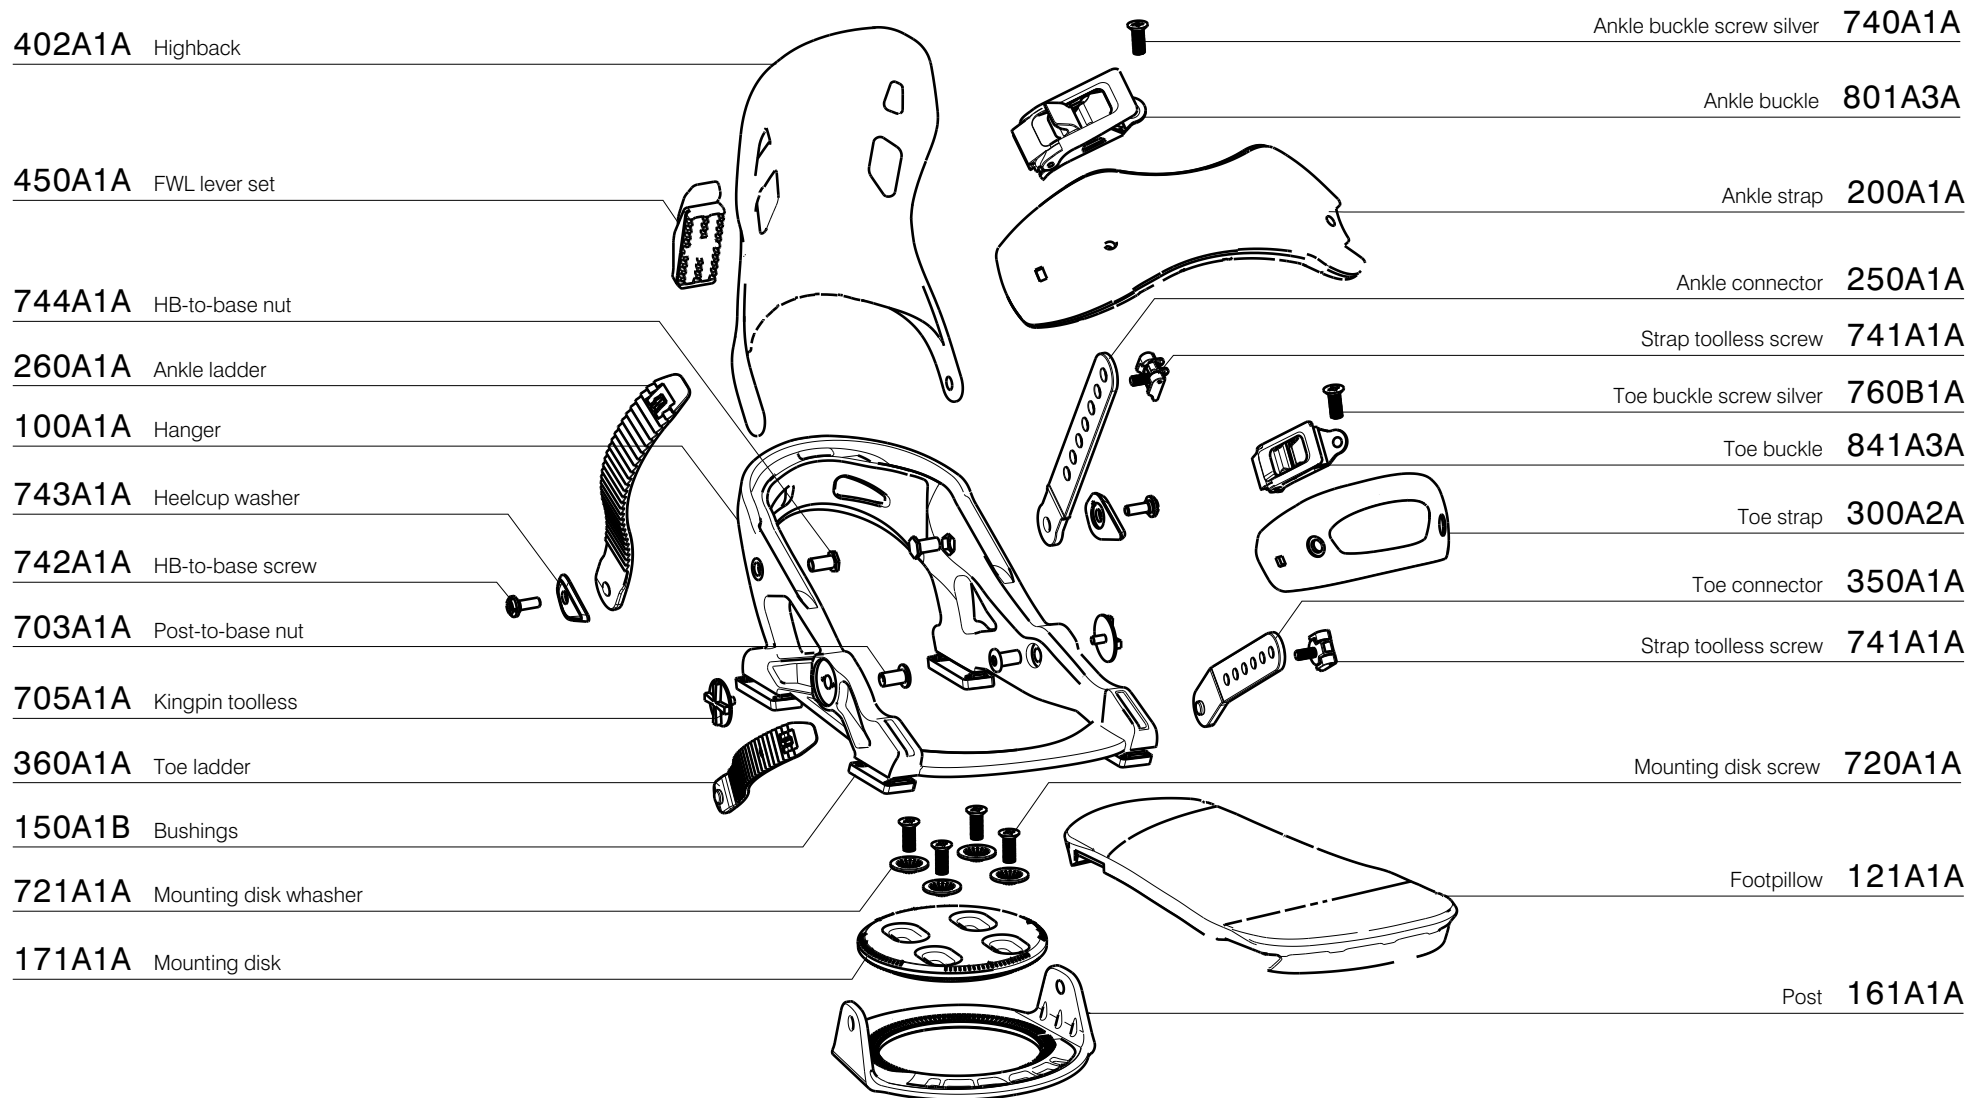

Ankle strap 203A1A

Ankle connector 250A1A

Strap toolless screw 741A1A

Toe buckle screw silver 760A1A

Toe buckle 841A3A

Toe strap 302A1A

Toe connector 350A1A

Strap toolless screw 741A1A

Mounting disk screw 720A1A

Footpillow 122A1A

Post 161A1A

402A1A Highback

450A1A FWL lever set

744A1A HB-to-base nut

260A1A Ankle ladder

100A1A Hanger