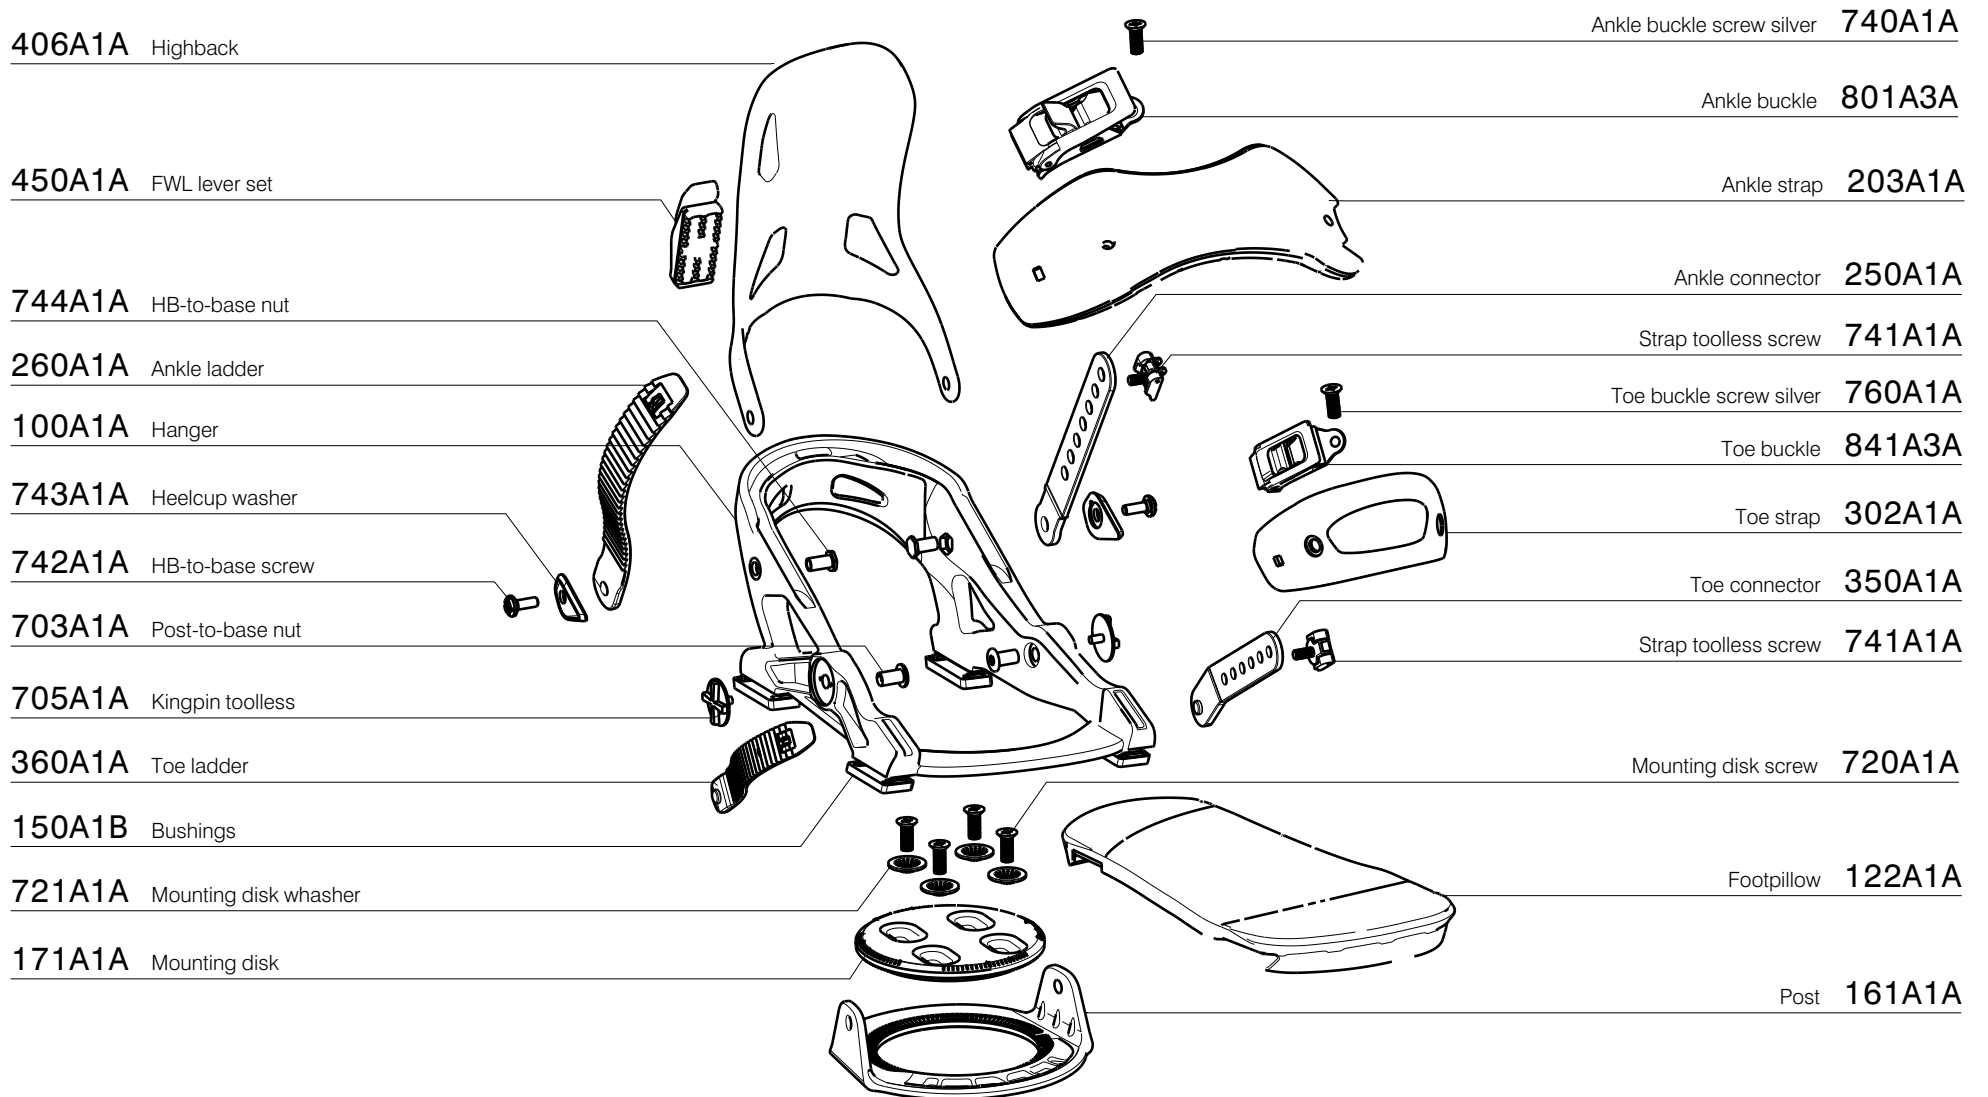

701A1A Post-to-base screw

704A1A Kingpin washer

360A1A Toe ladder

150A1B Bushings

721A1A Mounting disk washer

171A1A Mounting disk

Ankle buckle screw silver 740A1A

Ankle buckle 801A3A

Ankle strap 203A1A

Ankle connector 250A1A

Strap toolless screw 741A1A

Toe buckle screw silver 760A1A

Toe buckle 841A3A

Toe strap 302A1A

Toe connector 350A1A

Strap toolless screw 741A1A

Mounting disk screw 720A1A

Footpillow 122A1A

Post 161A1A

402A1A Highback

450A1A FWL lever set

744A1A HB-to-base nut

260A1A Ankle ladder

100A1A Hanger