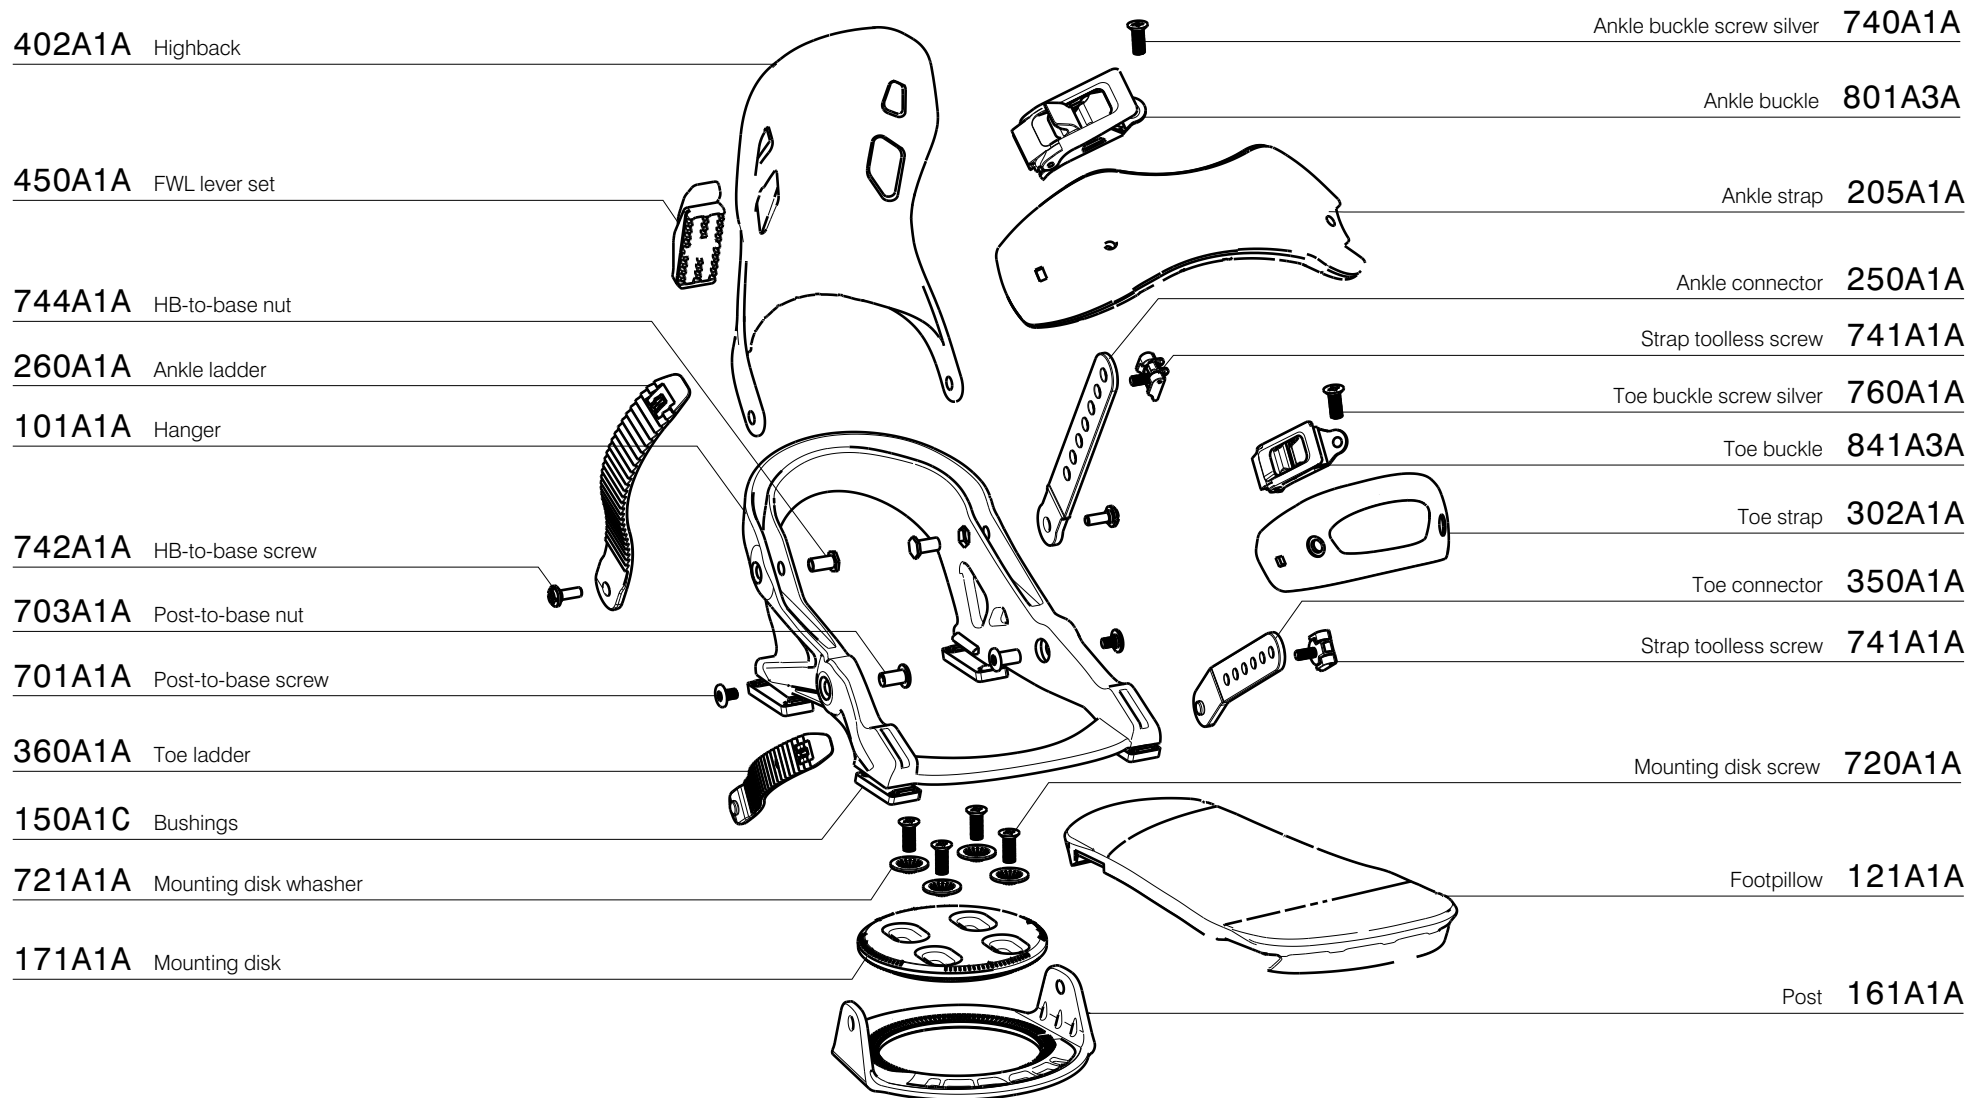

701A1A Post-to-base screw

704A1A Kingpin washer

360A1A Toe ladder

150A1B Bushings

721A1A Mounting disk washer

171A1A Mounting disk

Ankle buckle screw silver 740A1A

Ankle buckle 801A3A

Ankle strap 203A1A

Ankle connector 250A1A

Strap toolless screw 741A1A

Toe buckle screw silver 760A1A

Toe buckle 841A3A

Toe strap 302A1A

Toe connector 350A1A

Strap toolless screw 741A1A

Mounting disk screw 720A1A

Footpillow 122A1A

Post 161A1A

402A1A Highback

450A1A FWL lever set

744A1A HB-to-base nut

260A1A Ankle ladder

100A1A Hanger