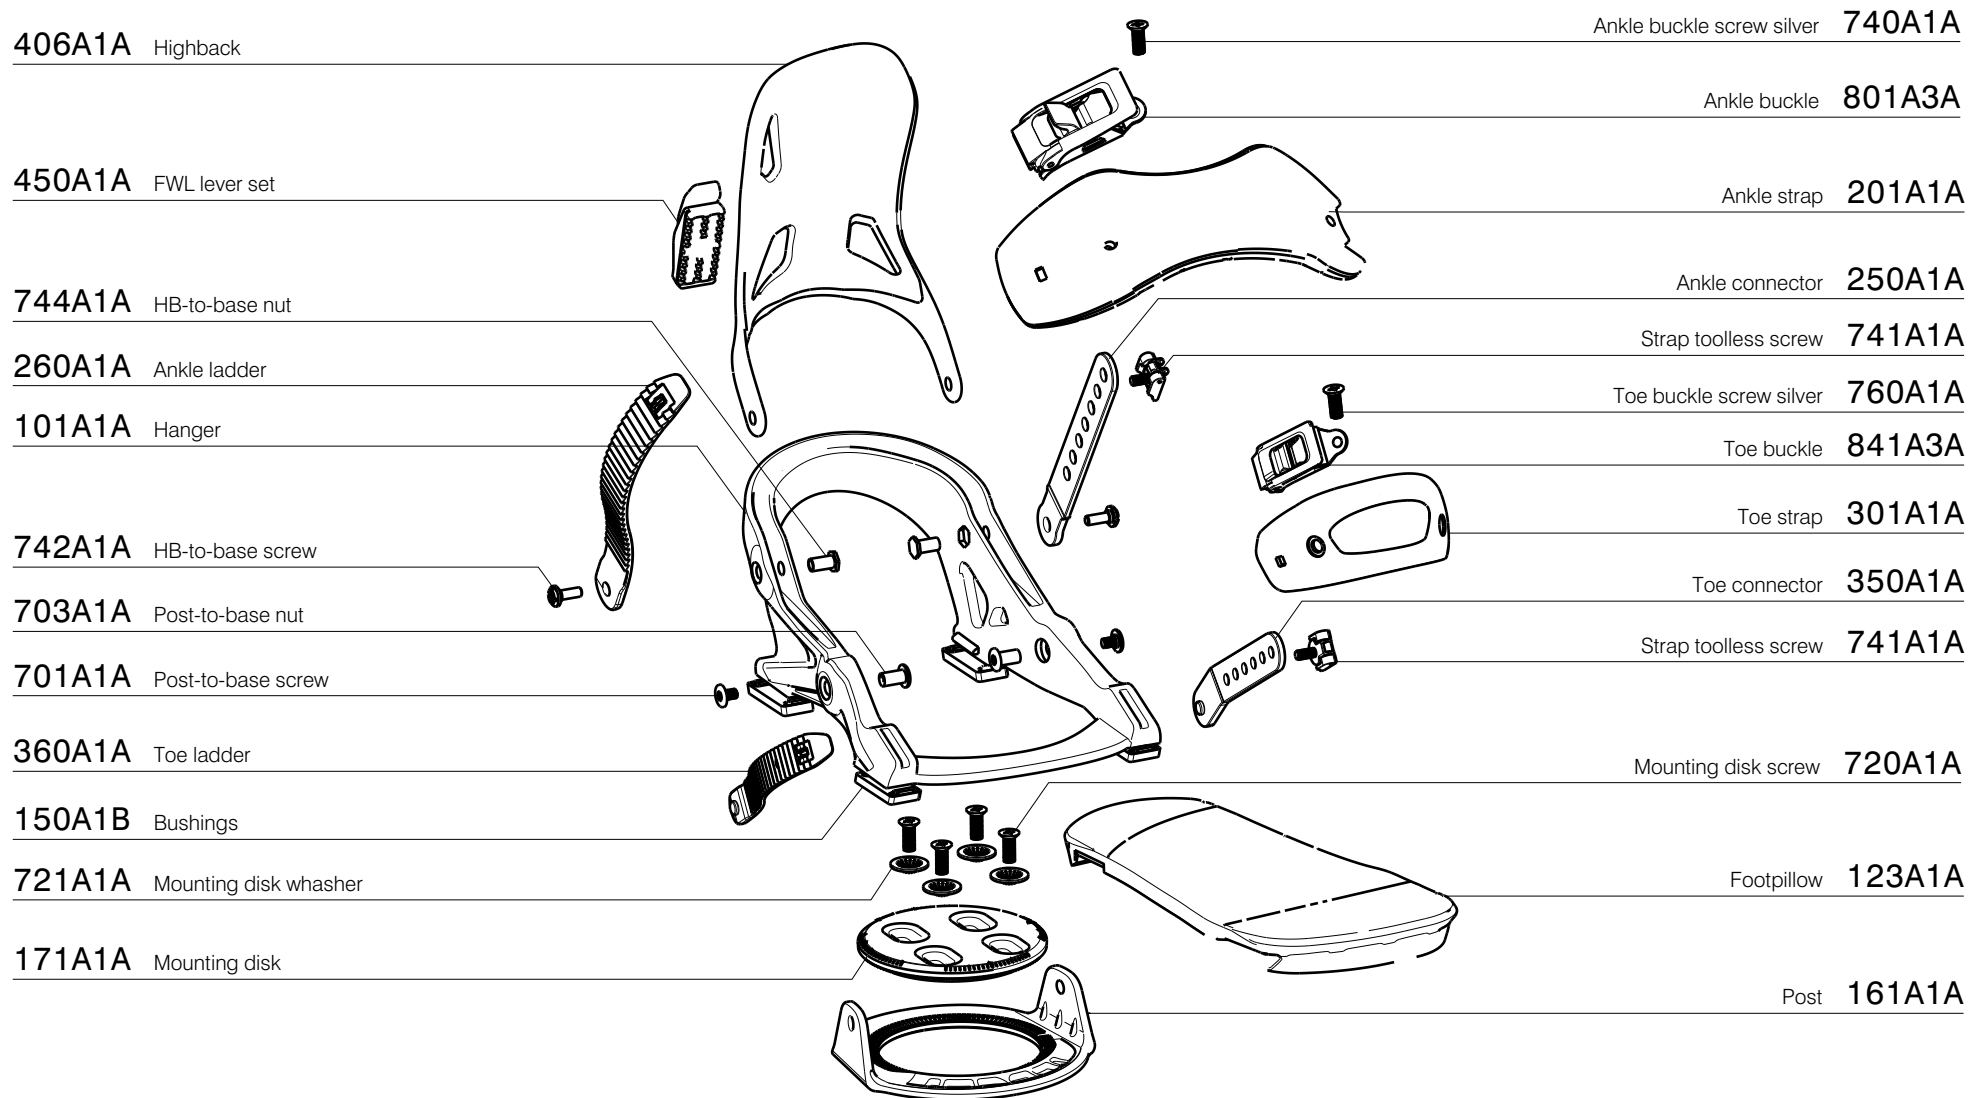

Ankle buckle screw silver 740A1A

Ankle buckle 801A3A

Ankle strap 200A1A

Ankle connector 250A1A

Strap toolless screw 741A1A

Toe buckle screw silver 760B1A

Toe buckle 841A3A

Toe strap 300A2A

Toe connector 350A1A

Strap toolless screw 741A1A

Mounting disk screw 720A1A

Footpillow 121A1A

Post 161A1A

406A1A Highback

450A1A FWL lever set

744A1A HB-to-base nut