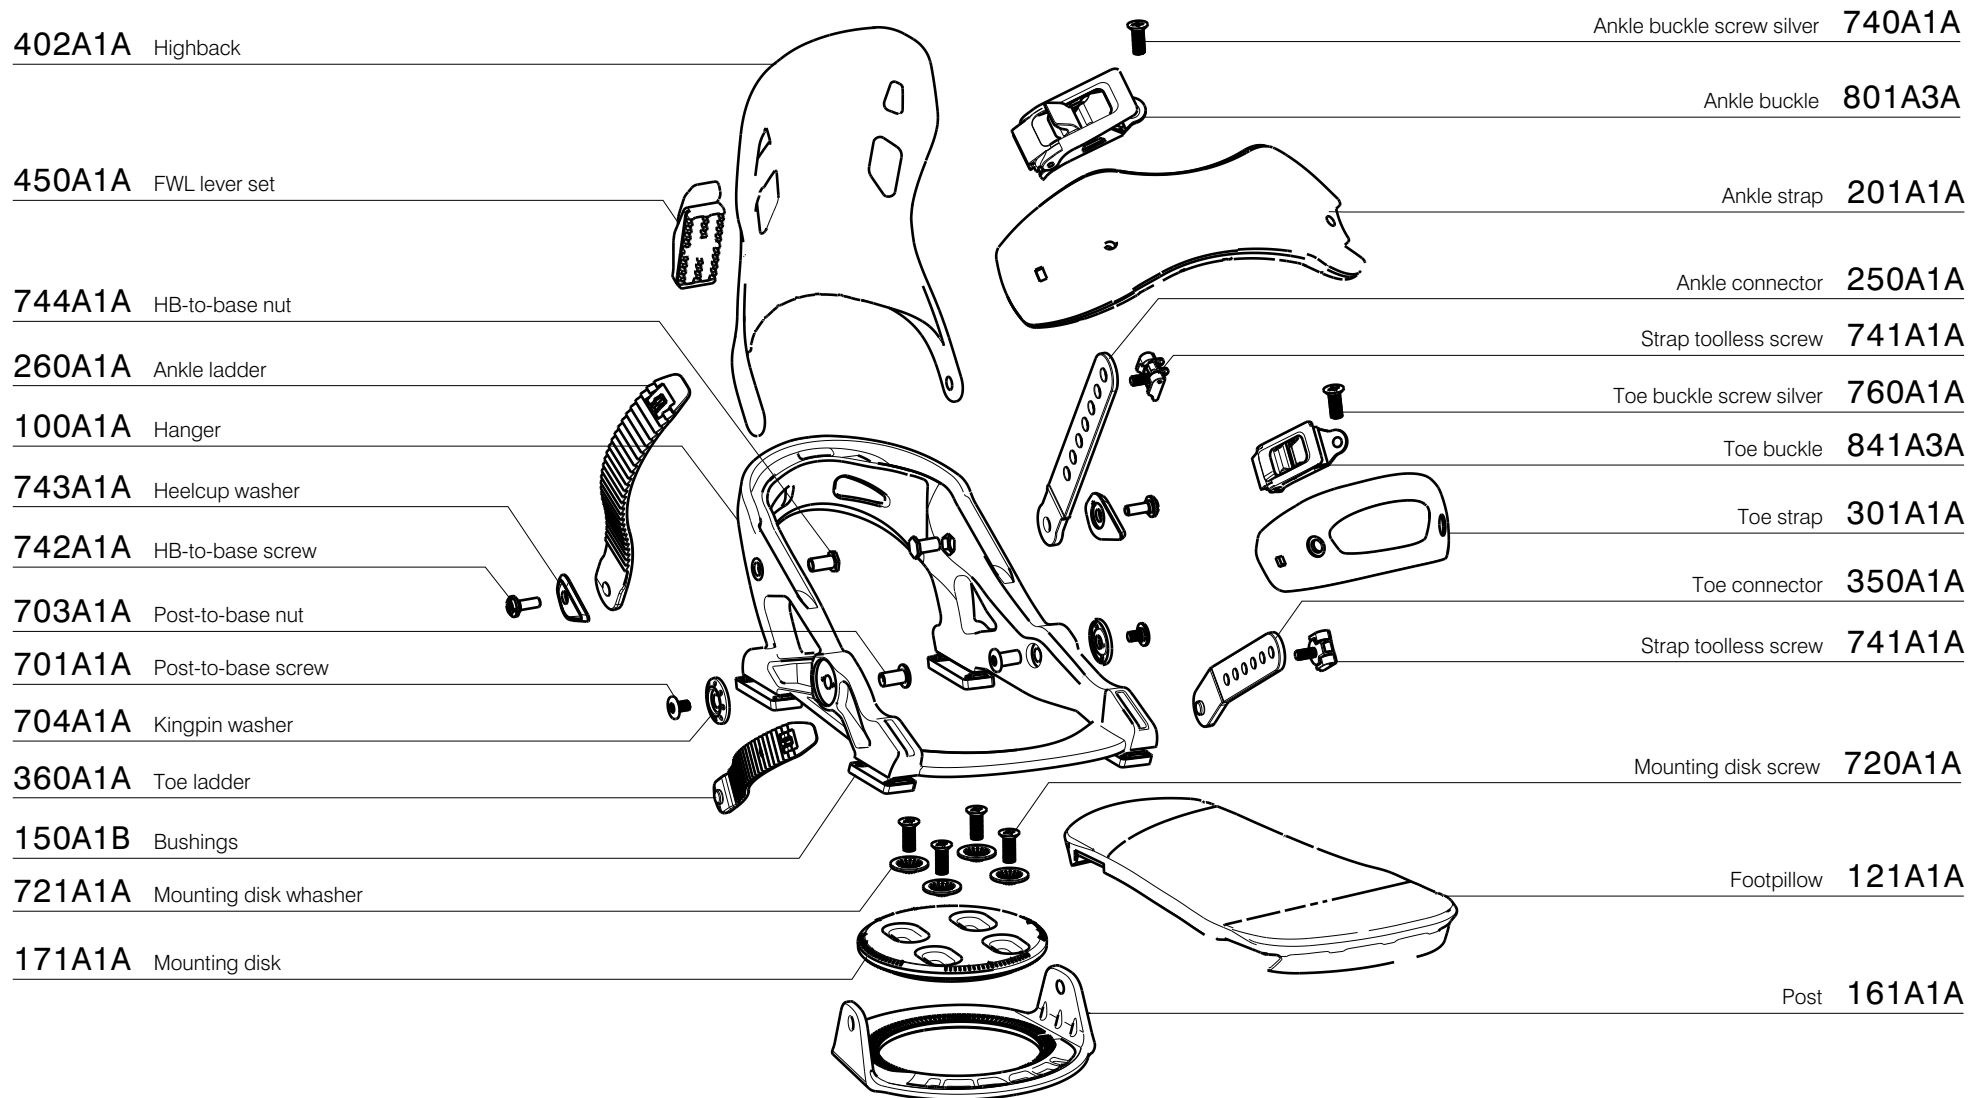

703A1A Post-to-base nut

701A1A Post-to-base screw

704A1A Kingpin washer

360A1A Toe ladder

150A1A Bushings

721A1A Mounting disk washer

171A1A Mounting disk

Ankle buckle screw silver **740A1A**

Ankle buckle **801A3A**

Ankle strap **200A1A**

Ankle connector **250A1A**

Strap toolless screw **741A1A**

Toe buckle screw silver **760B1A**

Toe buckle **841A3A**

Toe strap **300A2A**

Toe connector **350A1A**

Strap toolless screw **741A1A**

Mounting disk screw **720A1A**

Footpillow **123A1A**

Post **161A1A**

400A1A Highback

450A1A FWL lever set

744A1A HB-to-base nut

260A1A Ankle ladder