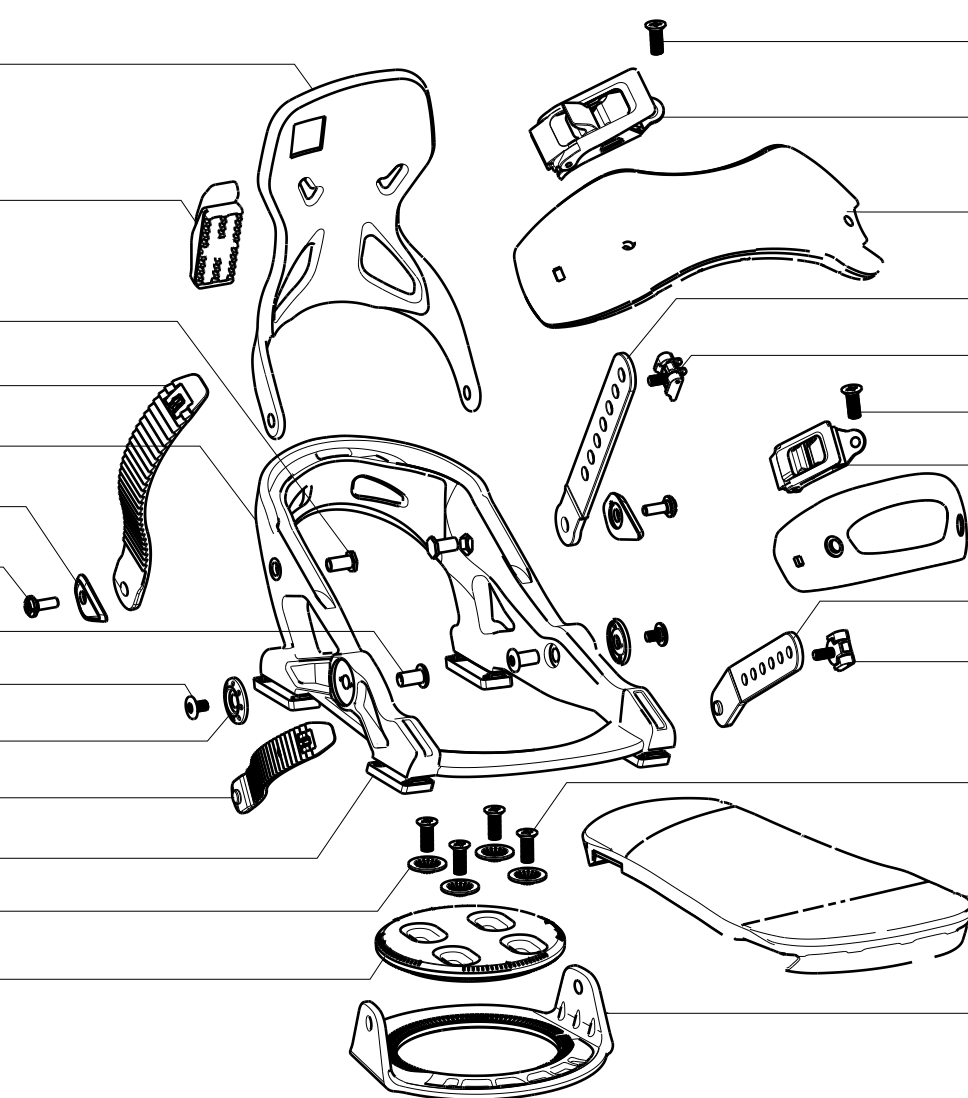

Ankle buckle **801A3A**

Ankle strap **200A1A**

Ankle connector **250A1A**

Strap toolless screw **741A1A**

Toe buckle screw silver **760B1A**

Toe buckle **841A3A**

Toe strap **300A2A**

Toe connector **350A1A**

Strap toolless screw **741A1A**

Mounting disk screw **720A1A**

Footpillow **123A1A**

Post **161A1A**

400A1A Highback

450A1A FWL lever set

744A1A HB-to-base nut

260A1A Ankle ladder