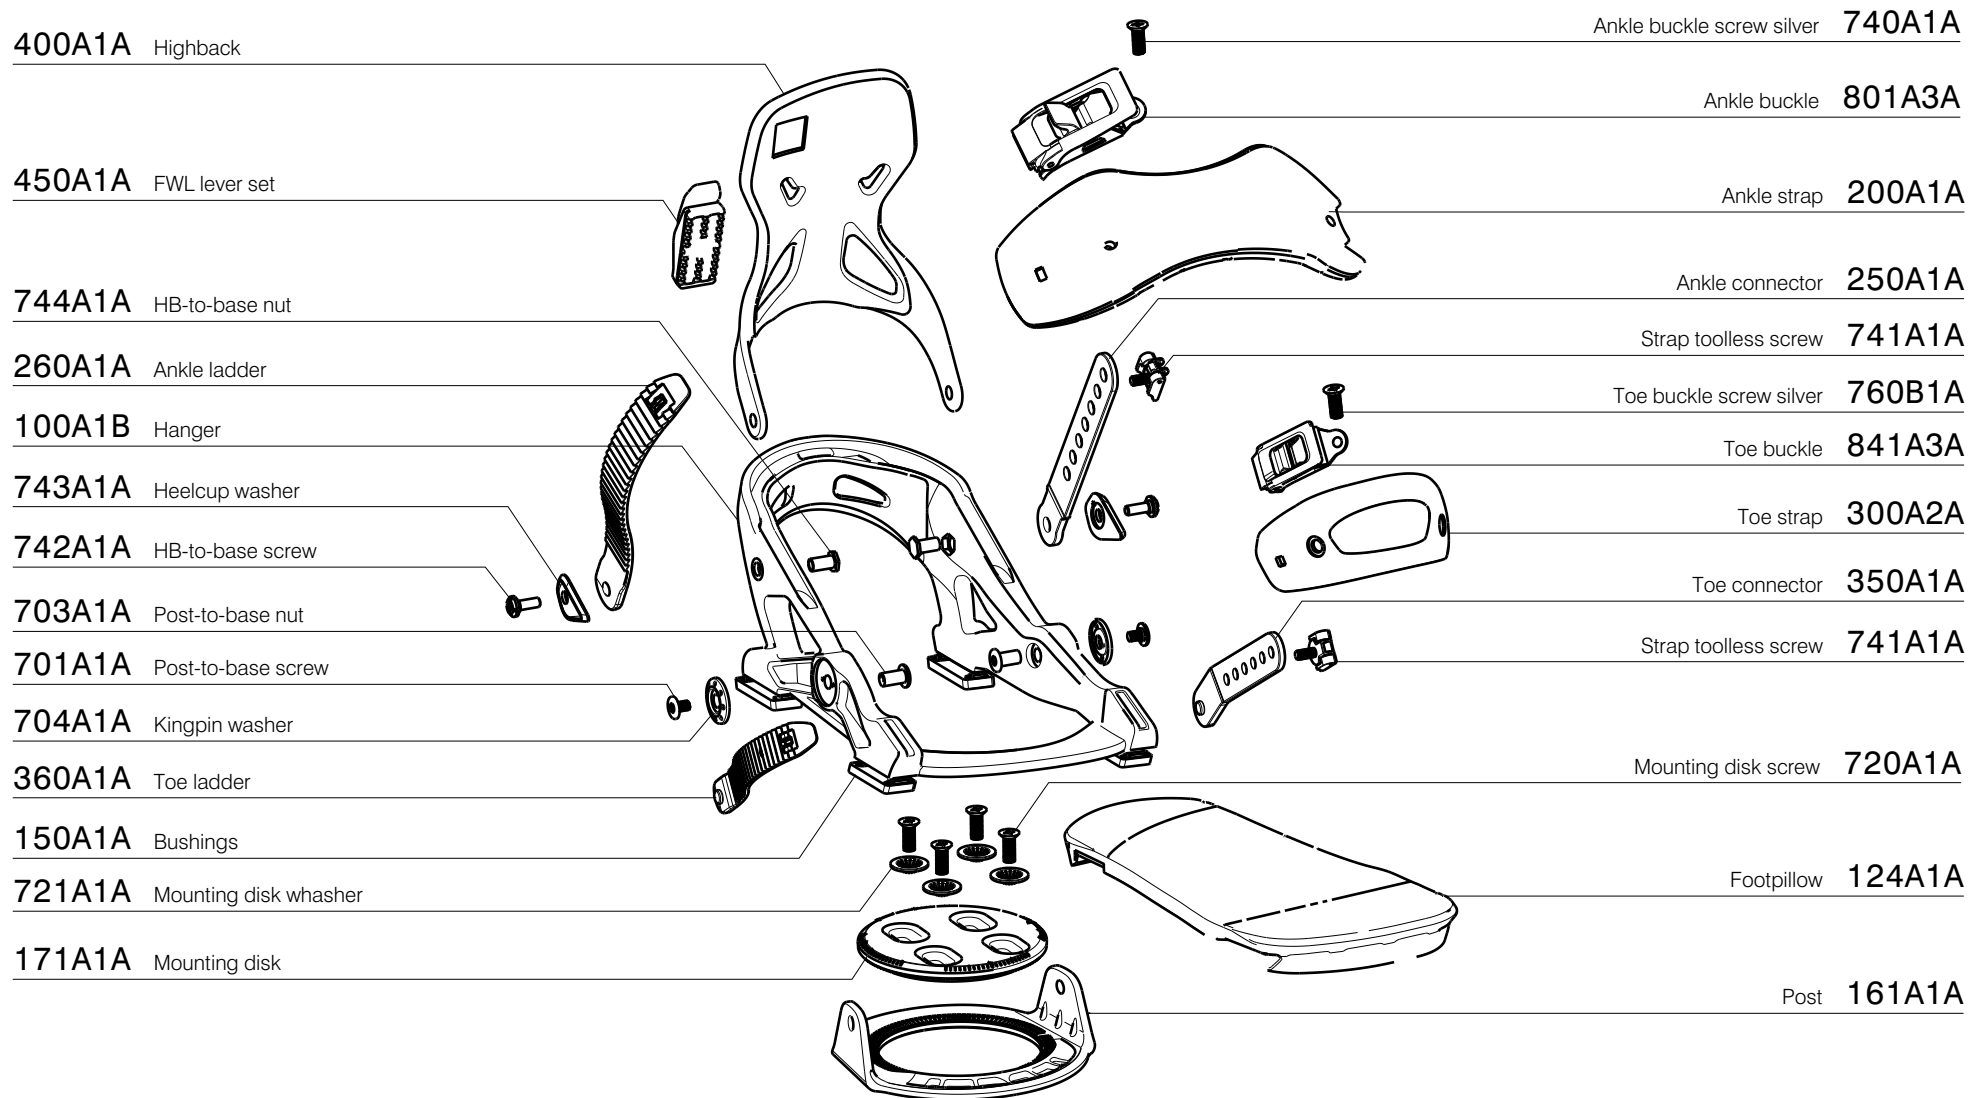

Ankle buckle **801A3A**

Ankle strap **200A1A**

Ankle connector **250A1A**

Strap toolless screw **741A1A**

Toe buckle screw silver **760B1A**

Toe buckle **841A3A**

Toe strap **300A2A**

Toe connector **350A1A**

Strap toolless screw **741A1A**

Mounting disk screw **720A1A**

Footpillow **123A1A**

Post **161A1A**

400A1A Highback

450A1A FWL lever set

744A1A HB-to-base nut

260A1A Ankle ladder

721A1A Mounting disk whasher

171A1A Mounting disk

Ankle buckle screw silver 740A1A

Ankle buckle 801A3A

Ankle strap 200A1A

Ankle connector 250A1A

Strap toolless screw 741A1A

Toe buckle screw silver 760B1A